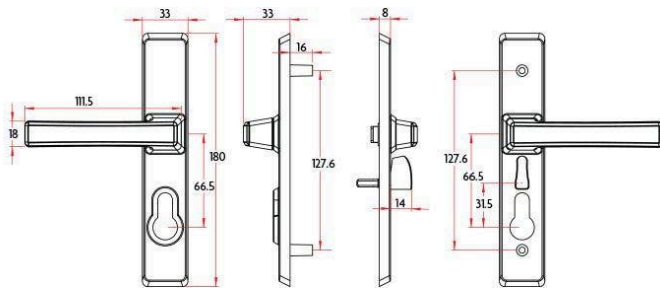

Sabre HSDL Hinged Security Screen Door Lock Square - Black

SKU SAB-HSDL-SQU-BLK

MPN SAB-HSDL-SQU-BLK

DESCRIPTION

Sabre HSDL Hinged Security Screen Door Lock SQ Black

Suits 20mm door thickness
Pressed steel body
Self latches on closing
Larger snib for easier operation
Retro-fits existing industry door preparations
Square furniture design
Stainless steel strike
Requires lazy cam cylinder
S7 Security & D6 Durability Rating (AS4145.2-2008)
10 yr manufacturer warranty

SPECIFICATION

MPN	SAB-HSDL-SQU-BLK
Brand	Sabre
Product Width	15.5mm
Product Height	187mm
Product Depth	39mm
Product Finish or Colour	Black (BLK)
Product Material	Steel, Zinc
Lock Backset	25mm
Includes Fixing Screws	Yes
Bolt / Latch Material	Zinc
Can Be Rekeyed	Yes
Can be Master Keyed	Yes
Includes Cylinder	No
Cylinder Cut Out Profile	Euro
Includes Strike Plate	Yes
Lockable	Yes
Handing	Non-Handed
Has Deadlatching	Yes
Min Door Thickness	20mm

Sabre HSDL Hinged Security Screen Door Lock Square - Black

Scan to view online and for additional product information , or call us on **1800 555 600**.

Print Date: 27/4/24

Number of Locking Points 1
Product Warranty 10 Years

ADDITIONAL IMAGES

Sabre HSDL Hinged Security Screen Door Lock Square - Black
Scan to view online and for additional product information , or call us on **1800 555 600**.

Print Date: 27/4/24