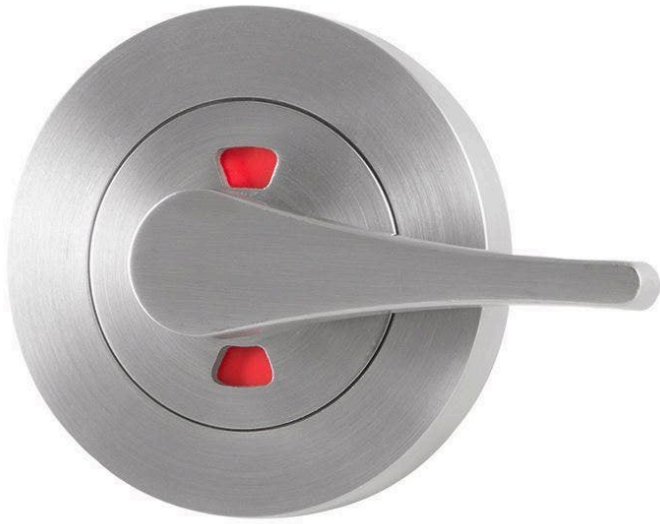

Sabre Indicating Accessible Turn Snib - Satin Stainless Steel - Left Handed

SKU SAB-IAT-R53-LH-SSS

MPN SAB-IAT-R53-LH-SSS

DESCRIPTION

Sabre Indicating Accessible Turn Snib Left Hande Satin Stainless Steel

Suits Right Hand function locks
Indicates red when locked
Indicates green when unlocked
45mm x 6mm tail piece
4 x 16mm fixing screws

SPECIFICATION

MPN	SAB-IAT-R53-LH-SSS
Brand	Sabre
Projection or Length	25mm
Rose Diameter	53mm
Product Finish or Colour	Satin Stainless Steel (SSS)
Product Material	304 Stainless Steel
Includes Fixing Screws	Yes
AS1428.1 Compliant	Yes
SCEC Rating	No
Handing	Left Hand, Right Hand Lock
Fixing	Concealed Fixed
Spindle Size	Flat 2.0mm x 6.0mm
Product Warranty	10 Years Mechanical

ADDITIONAL IMAGES

Sabre Indicating Accessible Turn Snib - Satin Stainless Steel - Left Handed
Scan to view online and for additional product information , or call us on **1800 555 600**.

Print Date: 28/4/24

Sabre Indicating Accessible Turn Snib - Satin Stainless Steel - Left Handed
Scan to view online and for additional product information , or call us on **1800 555 600**.

Print Date: 28/4/24