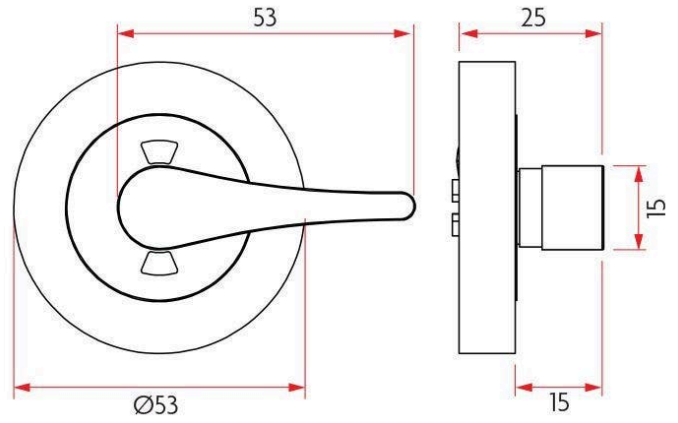

Sabre Indicating Accessible Turn Snib - Satin Stainless Steel - Left Handed

SKU SAB-IAT-R53-LH-SSS

MPN SAB-IAT-R53-LH-SSS

DESCRIPTION

Sabre Indicating Accessible Turn Snib Left Hande Satin Stainless Steel

Suits Right Hand function locks
Indicates red when locked
Indicates green when unlocked
45mm x 6mm tail piece
4 x 16mm fixing screws

SPECIFICATION

MPN	SAB-IAT-R53-LH-SSS
Brand	Sabre
Projection or Length	25mm
Rose Diameter	53mm
Product Finish or Colour	Satin Stainless Steel (SSS)
Product Material	304 Stainless Steel
Includes Fixing Screws	Yes
AS1428.1 Compliant	Yes
SCEC Rating	No
Handing	Left Hand, Right Hand Lock
Fixing	Concealed Fixed
Spindle Size	Flat 2.0mm x 6.0mm
Product Warranty	10 Years Mechanical

ADDITIONAL IMAGES

Sabre Indicating Accessible Turn Snib - Satin Stainless Steel - Left Handed
Scan to view online and for additional product information , or call us on **1800 555 600**.

Print Date: 28/4/24