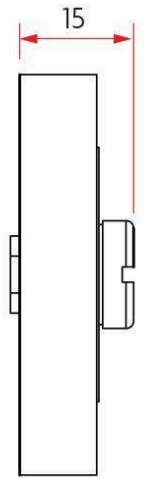

SABRE
ARCHITECTURAL

Sabre Indicating Emergency Turn - Satin Stainless Steel

SKU SAB-IES-R53-SSS

MPN SAB-IES-R53-SSS

DESCRIPTION

Sabre Indicating Emergency Turn Satin Stainless Steel

External slot for emergency opening
Non-handed
Indicates red when locked
Indicates green when ensions - 53mm x 10mm
Suits 34mm - 50mm Timber Doors (mortice lock)
304 satin stainless steel
Fire rated
10 yr manufacturers warranty

SPECIFICATION

MPN	SAB-IES-R53-SSS
Brand	Sabre
Projection or Length	15mm
Rose Diameter	53mm
Product Finish or Colour	Satin Stainless Steel (SSS)
Product Material	304 Stainless Steel
Includes Fixing Screws	Yes
SCEC Rating	No
Handing	Non-Handed
Fixing	Concealed Fixed
Product Warranty	10 Years Mechanical

ADDITIONAL IMAGES

Sabre Indicating Emergency Turn - Satin Stainless Steel

Scan to view online and for additional product information , or call us on **1800 555 600**.

Print Date: 25/4/24

Sabre Indicating Emergency Turn - Satin Stainless Steel