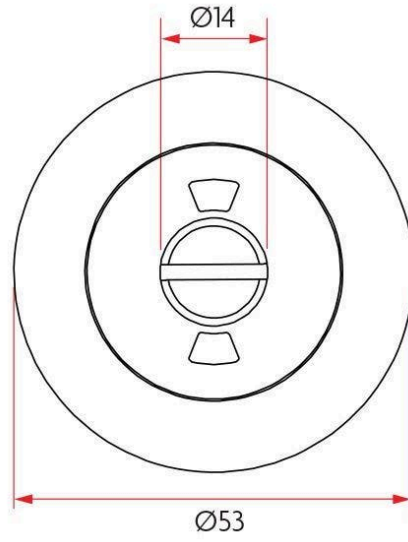

SABRE
ARCHITECTURAL

Sabre Indicating Emergency Turn - Satin Stainless Steel

SKU SAB-IES-R53-SSS

MPN SAB-IES-R53-SSS

DESCRIPTION

Sabre Indicating Emergency Turn Satin Stainless Steel

External slot for emergency opening
Non-handed
Indicates red when locked
Indicates green when ensions - 53mm x 10mm
Suits 34mm - 50mm Timber Doors (mortice lock)
304 satin stainless steel
Fire rated
10 yr manufacturers warranty

SPECIFICATION

MPN	SAB-IES-R53-SSS
Brand	Sabre
Projection or Length	15mm
Rose Diameter	53mm
Product Finish or Colour	Satin Stainless Steel (SSS)
Product Material	304 Stainless Steel
Includes Fixing Screws	Yes
SCEC Rating	No
Handing	Non-Handed
Fixing	Concealed Fixed
Product Warranty	10 Years Mechanical

ADDITIONAL IMAGES

Sabre Indicating Emergency Turn - Satin Stainless Steel

Scan to view online and for additional product information , or call us on **1800 555 600**.

Print Date: 25/4/24

Sabre Indicating Emergency Turn - Satin Stainless Steel