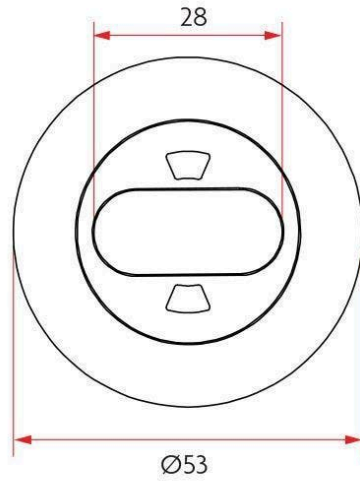

Sabre Indicating Turn - Satin Stainless Steel

Scan to view online and for additional product information , or call us on **1800 555 600**.

Print Date: 28/4/24