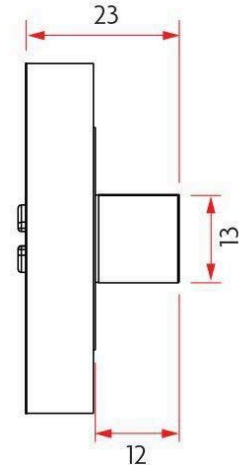

Sabre Indicating Turn - Satin Stainless Steel

Scan to view online and for additional product information , or call us on **1800 555 600**.

Print Date: 28/4/24