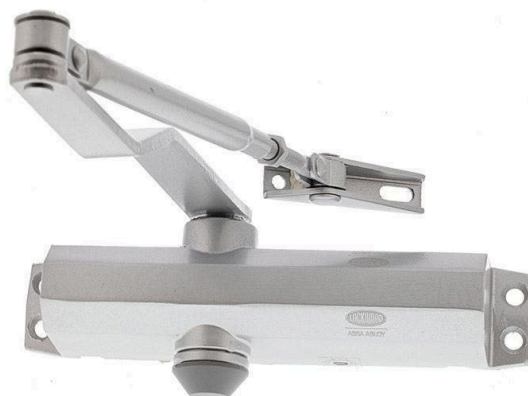

ASSA ABLOY

Lockwood 2024 Off Set Parallel Arm Door Closer - Silver- Size 2-3

SKU LW2024BCOPSIL

MPN2024BCOPSIL

DESCRIPTION

Lockwood 2024 Off Set Parallel Arm Door Closer Silver

Position Adjustable Size 2 (40kg/850mm wide) to 4 (80kg/1100mm wide)

Off- Set Arm

Rack & pinion mechanism

Multi-position, power selectable, installation

Fire rated - 4Hrs

Back check

Hold open arm available separately (not approved on fire doors)

SPECIFICATION

MPN	2024BCOPSIL
Brand	Lockwood
Product Width	48.5mm
Product Height	68mm
Product Length	219mm
Product Finish or Colour	Silver (SIL)
Product Material	Cast Aluminium
Includes Fixing Screws	Yes
AS1428.1 Compliant	No
Fire Tested	Yes
Spring Strength	Size 2-4 (EN2-4)
Back Check Valve	Yes
Hold Open Type	Optional
Cam Action	No
Adjustable Closing Speed	Yes
Delayed Action	No
Arm Type	Standard Arm
Push / Pull Side Mounting	Both
Includes PA Bracket	Yes
Max Door Width	1100mm
Product Warranty	25 Years

Lockwood 2024 Off Set Parallel Arm Door Closer - Silver- Size 2-3

Scan to view online and for additional product information , or call us on **1800 555 600**.

Print Date: 26/4/24