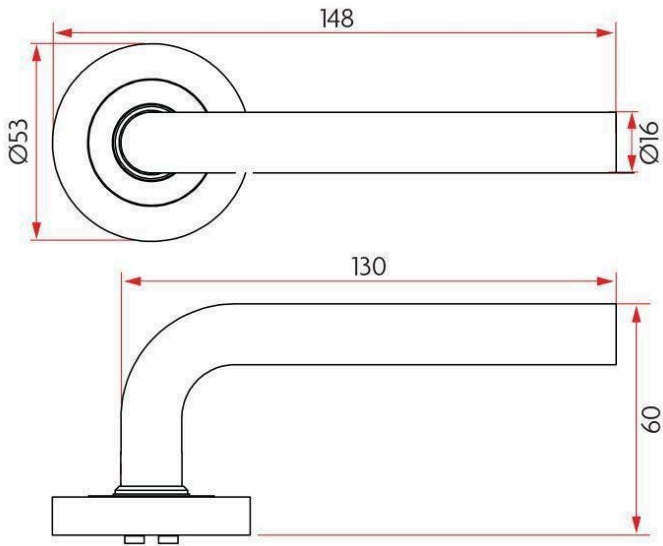

### Sabre Passage Lever on Rose H02 Satin Stainless Steel

Made from 304 Grade Stainless Steel Including Investment Cast Rose  
Non handed (site adjustable)  
Suitable for door thickness between 34mm and 50mm  
Made from durable and low maintenance stainless steel  
Tested for durability for up to 500,000 cycles  
Concealed threaded rose cover  
Hollow Lever

## SPECIFICATION

<b>MPN</b>	SAB-LS-R53-H02-SSS
<b>Brand</b>	Sabre
<b>Product Length</b>	148mm
<b>Projection or Length</b>	60mm
<b>Rose Diameter</b>	53mm
<b>Product Finish or Colour</b>	Satin Stainless Steel (SSS)
<b>Product Material</b>	304 Stainless Steel
<b>Includes Fixing Screws</b>	Yes
<b>AS1428.1 Compliant</b>	No
<b>Fire Tested</b>	Yes
<b>SCEC Rating</b>	No
<b>Handing</b>	Non-Handed
<b>Fixing</b>	Concealed Fixed
<b>Spindle Size</b>	7.6mm
<b>Max Door Thickness</b>	50mm
<b>Product Warranty</b>	10 Years Mechanical

## ADDITIONAL IMAGES

### Sabre Lever on 53mm Rose H02 - Satin Stainless Steel

Scan to view online and for additional product information , or call us on **1800 555 600**.

Print Date: 19/4/24

**Sabre Lever on 53mm Rose H02 - Satin Stainless Steel**