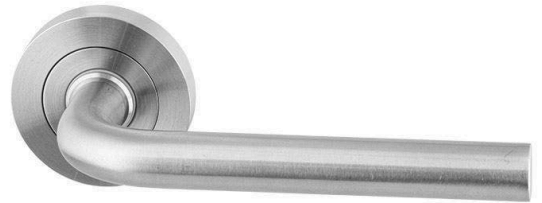

# Sabre Lever on 53mm Rose H02 - Satin Stainless Steel

**SKU** SAB-LS-R53-H02-SSS

**MPN** SAB-LS-R53-H02-SSS

## DESCRIPTION

### Sabre Passage Lever on Rose H02 Satin Stainless Steel

Made from 304 Grade Stainless Steel Including Investment Cast Rose  
Non handed (site adjustable)  
Suitable for door thickness between 34mm and 50mm  
Made from durable and low maintenance stainless steel  
Tested for durability for up to 500,000 cycles  
Concealed threaded rose cover  
Hollow Lever

## SPECIFICATION

<b>MPN</b>	SAB-LS-R53-H02-SSS
<b>Brand</b>	Sabre
<b>Product Length</b>	148mm
<b>Projection or Length</b>	60mm
<b>Rose Diameter</b>	53mm
<b>Product Finish or Colour</b>	Satin Stainless Steel (SSS)
<b>Product Material</b>	304 Stainless Steel
<b>Includes Fixing Screws</b>	Yes
<b>AS1428.1 Compliant</b>	No
<b>Fire Tested</b>	Yes
<b>SCEC Rating</b>	No
<b>Handing</b>	Non-Handed
<b>Fixing</b>	Concealed Fixed
<b>Spindle Size</b>	7.6mm
<b>Max Door Thickness</b>	50mm
<b>Product Warranty</b>	10 Years Mechanical