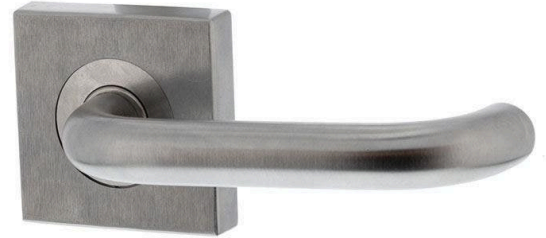

Lockwood 1420-70 External Half Only Lever on Square Rose - Satin Chrome

SKU LW1420-70SC

MPN1420/70SC

DESCRIPTION

Lockwood 1420-70 External Half Set Satin Chrome

Dimensions - 58mm x 58mm x 11.6mm
Suits 32mm - 50mm Timber Doors (LW3570 series lock)
Suits 33mm - 50mm Timber Doors (LWA2560 latch)
Satin Chrome finish
25 year manufacturer's warranty
Australian made
Horizontal fixings
S3 Security & D8 Durability Rating (AS4145.2-2008)
Fire rated

SPECIFICATION

MPN	1420/70SC
Brand	Lockwood
Projection or Length	53mm
Rose Diameter	58mm
Product Finish or Colour	Satin Chrome (SC)
Product Material	Brass
Includes Fixing Screws	Yes
AS1428.1 Compliant	Yes
Fire Tested	Yes
Handing	Non-Handed
Fixing	Visible Fixed
Spindle Size	7.6mm
Finger Clearance	37mm
Max Door Thickness	50mm
Product Warranty	25 Years

Lockwood 1420-70 External Half Only Lever on Square Rose - Satin Chrome
Scan to view online and for additional product information , or call us on **1800 555 600**.

Print Date: 26/4/24