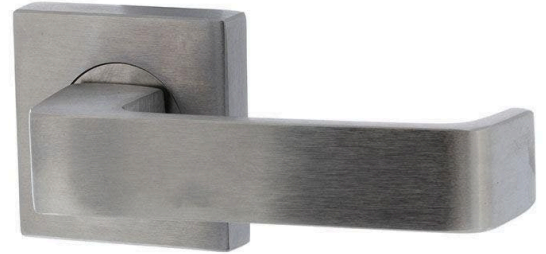

Lockwood 1420-90 External Half Only Lever on Square Rose - Satin Chrome

SKU LW1420-90SC

MPN1420/90SC

DESCRIPTION

Lockwood 1420-90 External Half Set Satin Chrome

Dimensions - 58mm x 58mm x 11.6mm
Suits 32mm - 50mm Timber Doors (LW3570 series lock)
Suits 33mm - 50mm Timber Doors (LWA2560 latch)
Satin Chrome finish
25 year manufacturer's warranty
Australian made
Horizontal fixings
S3 Security & D8 Durability Rating (AS4145.2-2008)
Fire rated

SPECIFICATION

MPN	1420/90SC
Brand	Lockwood
Projection or Length	51.6mm
Rose Diameter	58mm
Product Finish or Colour	Satin Chrome (SC)
Product Material	Brass
Includes Fixing Screws	Yes
AS1428.1 Compliant	Yes
Fire Tested	Yes
Handing	Non-Handed
Fixing	Visible Fixed
Spindle Size	7.6mm
Finger Clearance	44mm
Max Door Thickness	50mm
Product Warranty	25 Years

Lockwood 1420-90 External Half Only Lever on Square Rose - Satin Chrome
Scan to view online and for additional product information , or call us on **1800 555 600**.

Print Date: 27/4/24