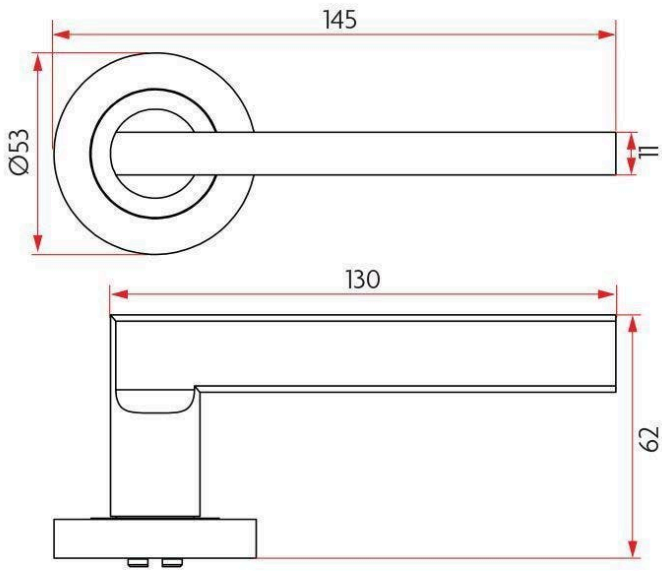

Sabre Lever on 53mm Rose H04 - Satin Stainless Steel

SKU SAB-LS-R53-H04-SSS

MPN SAB-LS-R53-H04-SSS

DESCRIPTION

Sabre Passage Lever on Rose H04 Satin Stainless Steel

Made from 304 Grade Stainless Steel Including Investment Cast Rose
Non handed (site adjustable)
Suitable for door thickness between 34mm and 50mm
Made from durable and low maintenance stainless steel
Tested for durability for up to 500,000 cycles
Concealed threaded rose cover
Hollow Lever

SPECIFICATION

MPN	SAB-LS-R53-H04-SSS
Brand	Sabre
Product Length	145mm
Projection or Length	62mm
Rose Diameter	53mm
Product Finish or Colour	Satin Stainless Steel (SSS)
Product Material	304 Stainless Steel
Includes Fixing Screws	Yes
AS1428.1 Compliant	No
Fire Tested	Yes
SCEC Rating	No
Handing	Non-Handed
Fixing	Concealed Fixed
Spindle Size	7.6mm
Max Door Thickness	50mm
Product Warranty	10 Years Mechanical

ADDITIONAL IMAGES

Sabre Lever on 53mm Rose H04 - Satin Stainless Steel

Scan to view online and for additional product information , or call us on **1800 555 600**.

Print Date: 25/4/24

Sabre Lever on 53mm Rose H04 - Satin Stainless Steel