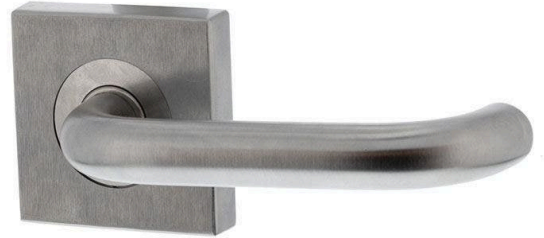

Lockwood 1424-70 External Half Only Fixed Lever on Square Rose - Satin Chrome

SKU LW1424-70SC

MPN1424/70SC

DESCRIPTION

Lockwood 1424-90 External Fixed Half Set Satin Chrome

Dimensions - 58mm x 58mm x 11.6mm
Suits 32mm - 50mm Timber Doors (LW3570 series lock)
Suits 33mm - 50mm Timber Doors (LWA2560 latch)
Satin Chrome finish
25 year manufacturer's warranty
Australian made
Horizontal fixings
S3 Security & D8 Durability Rating (AS4145.2-2008)
Fire rated

SPECIFICATION

MPN	1424/70SC
Brand	Lockwood
Projection or Length	53mm
Rose Diameter	58mm
Product Finish or Colour	Satin Chrome (SC)
Product Material	Brass
Includes Fixing Screws	Yes
AS1428.1 Compliant	Yes
Fire Tested	Yes
Handing	Non-Handed
Fixing	Visible Fixed
Spindle Size	7.6mm
Finger Clearance	37mm
Max Door Thickness	50mm
Product Warranty	25 Years

Lockwood 1424-70 External Half Only Fixed Lever on Square Rose - Satin Chrome
Scan to view online and for additional product information , or call us on **1800 555 600**.

Print Date: 23/4/24