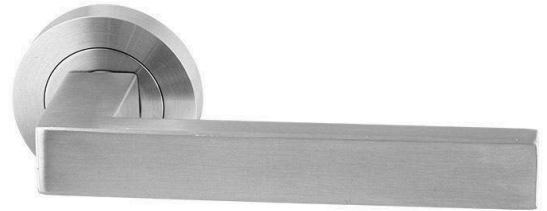

Sabre Lever on 53mm Rose H05 - Satin Stainless Steel

SKU SAB-LS-R53-H05-SSS

MPN SAB-LS-R53-H05-SSS

DESCRIPTION

Sabre Passage Lever on Rose H04 Satin Stainless Steel

Made from 304 Grade Stainless Steel Including Investment Cast Rose
Non handed (site adjustable)
Suitable for door thickness between 34mm and 50mm
Made from durable and low maintenance stainless steel
Tested for durability for up to 500,000 cycles
Concealed threaded rose cover
Hollow Lever

SPECIFICATION

MPN	SAB-LS-R53-H05-SSS
Brand	Sabre
Product Length	145mm
Projection or Length	53mm
Rose Diameter	53mm
Product Finish or Colour	Satin Stainless Steel (SSS)
Product Material	304 Stainless Steel
Includes Fixing Screws	Yes
AS1428.1 Compliant	No
Fire Tested	Yes
SCEC Rating	No
Handing	Non-Handed
Fixing	Concealed Fixed
Spindle Size	7.6mm
Max Door Thickness	50mm
Product Warranty	10 Years Mechanical

ADDITIONAL IMAGES

Sabre Lever on 53mm Rose H05 - Satin Stainless Steel

Scan to view online and for additional product information , or call us on **1800 555 600**.

Print Date: 26/4/24

Sabre Lever on 53mm Rose H05 - Satin Stainless Steel