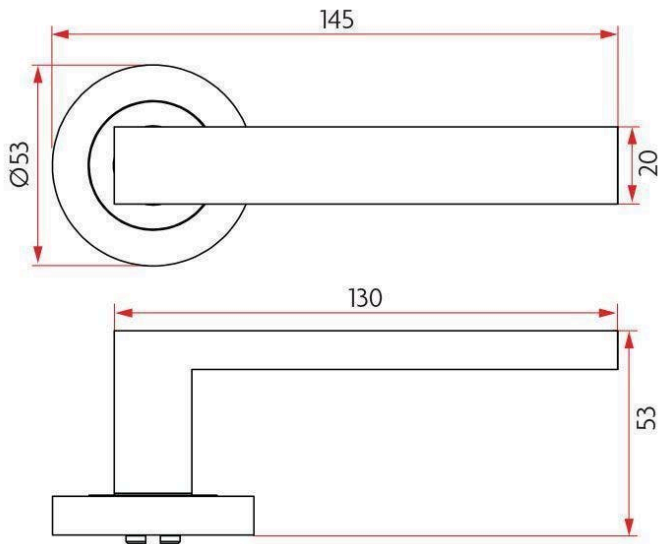

Sabre Lever on 53mm Rose H05 - Satin Stainless Steel

SKU SAB-LS-R53-H05-SSS

MPN SAB-LS-R53-H05-SSS

DESCRIPTION

Sabre Passage Lever on Rose H04 Satin Stainless Steel

Made from 304 Grade Stainless Steel Including Investment Cast Rose
Non handed (site adjustable)
Suitable for door thickness between 34mm and 50mm
Made from durable and low maintenance stainless steel
Tested for durability for up to 500,000 cycles
Concealed threaded rose cover
Hollow Lever

SPECIFICATION

MPN	SAB-LS-R53-H05-SSS
Brand	Sabre
Product Length	145mm
Projection or Length	53mm
Rose Diameter	53mm
Product Finish or Colour	Satin Stainless Steel (SSS)
Product Material	304 Stainless Steel
Includes Fixing Screws	Yes
AS1428.1 Compliant	No
Fire Tested	Yes
SCEC Rating	No
Handing	Non-Handed
Fixing	Concealed Fixed
Spindle Size	7.6mm
Max Door Thickness	50mm
Product Warranty	10 Years Mechanical

ADDITIONAL IMAGES

Sabre Lever on 53mm Rose H05 - Satin Stainless Steel

Scan to view online and for additional product information , or call us on **1800 555 600**.

Print Date: 26/4/24

Sabre Lever on 53mm Rose H05 - Satin Stainless Steel