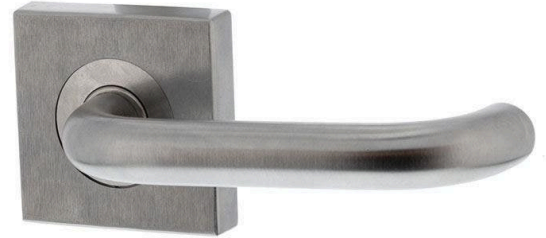

# Lockwood 1421-70 Internal Half Only Lever on Square Rose - Satin Chrome

SKU LW1421-70SC

MPN1421/70SC

### Lockwood 1421-70 Internal Half Set Satin Chrome

Dimensions - 58mm x 58mm x 11.6mm  
Suits 32mm - 50mm Timber Doors (LW3570 series lock)  
Suits 33mm - 50mm Timber Doors (LWA2560 latch)  
Satin Chrome finish  
25 year manufacturer's warranty  
Australian made  
Horizontal fixings  
S3 Security & D8 Durability Rating (AS4145.2-2008)  
Fire rated

## SPECIFICATION

<b>MPN</b>	1421/70SC
<b>Brand</b>	Lockwood
<b>Projection or Length</b>	53mm
<b>Rose Diameter</b>	58mm
<b>Product Finish or Colour</b>	Satin Chrome (SC)
<b>Product Material</b>	Brass
<b>Includes Fixing Screws</b>	Yes
<b>AS1428.1 Compliant</b>	Yes
<b>Fire Tested</b>	Yes
<b>Handing</b>	Non-Handed
<b>Fixing</b>	Visible Fixed
<b>Spindle Size</b>	7.6mm
<b>Finger Clearance</b>	37mm
<b>Max Door Thickness</b>	50mm
<b>Product Warranty</b>	25 Years

**Lockwood 1421-70 Internal Half Only Lever on Square Rose - Satin Chrome**  
Scan to view online and for additional product information , or call us on **1800 555 600**.

Print Date: 25/4/24