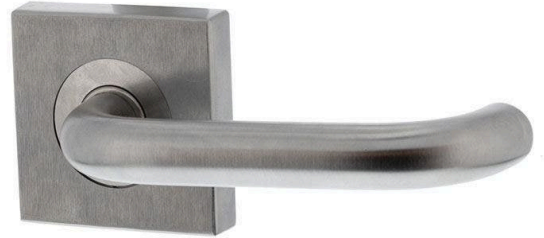

# Lockwood 1420-1421-70 Lever Set on Square Rose - Satin Chrome

**SKU** LW1420-1421-70SC

**MPN** 1420/1421/70SC

### Lockwood 1420-1421-70 Rose Furniture Set Satin Chrome

Dimensions - 58mm x 58mm x 11.6mm  
Suits 32mm - 50mm Timber Doors (LW3570 series lock)  
Suits 33mm - 50mm Timber Doors (LWA2560 latch)  
Satin Chrome finish  
25 year manufacturer's warranty  
Australian made  
Horizontal fixings  
S3 Security & D8 Durability Rating (AS4145.2-2008)  
Fire rated

## SPECIFICATION

<b>MPN</b>	1420/1421/70SC
<b>Brand</b>	Lockwood
<b>Projection or Length</b>	53mm
<b>Rose Diameter</b>	58mm
<b>Product Finish or Colour</b>	Satin Chrome (SC)
<b>Product Material</b>	Brass
<b>Includes Fixing Screws</b>	Yes
<b>AS1428.1 Compliant</b>	Yes
<b>Fire Tested</b>	Yes
<b>Handing</b>	Non-Handed
<b>Fixing</b>	Visible Fixed
<b>Spindle Size</b>	7.6mm
<b>Finger Clearance</b>	37mm
<b>Max Door Thickness</b>	50mm
<b>Product Warranty</b>	25 Years

### Lockwood 1420-1421-70 Lever Set on Square Rose - Satin Chrome

Scan to view online and for additional product information , or call us on **1800 555 600**.

Print Date: 27/4/24