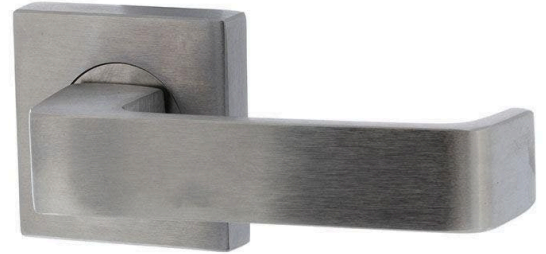

Lockwood 1420-1421-90 Lever Set on Square Rose - Satin Chrome

SKU LW1420-1421-90SC

MPN 1420/1421/90SC

DESCRIPTION

Lockwood 1420-1421-90 Rose Furniture Set Satin Chrome

Dimensions - 58mm x 58mm x 11.6mm
Suits 32mm - 50mm Timber Doors (LW3570 series lock)
Suits 33mm - 50mm Timber Doors (LWA2560 latch)
Satin Chrome finish
25 year manufacturer's warranty
Australian made
Horizontal fixings
S3 Security & D8 Durability Rating (AS4145.2-2008)
Fire rated

SPECIFICATION

MPN	1420/1421/90SC
Brand	Lockwood
Projection or Length	51.6mm
Rose Diameter	58mm
Product Finish or Colour	Satin Chrome (SC)
Product Material	Brass
Includes Fixing Screws	Yes
AS1428.1 Compliant	Yes
Fire Tested	Yes
Handing	Non-Handed
Fixing	Visible Fixed
Spindle Size	7.6mm
Finger Clearance	44mm
Max Door Thickness	50mm
Product Warranty	25 Years

Lockwood 1420-1421-90 Lever Set on Square Rose - Satin Chrome

Scan to view online and for additional product information , or call us on **1800 555 600**.

Print Date: 27/4/24