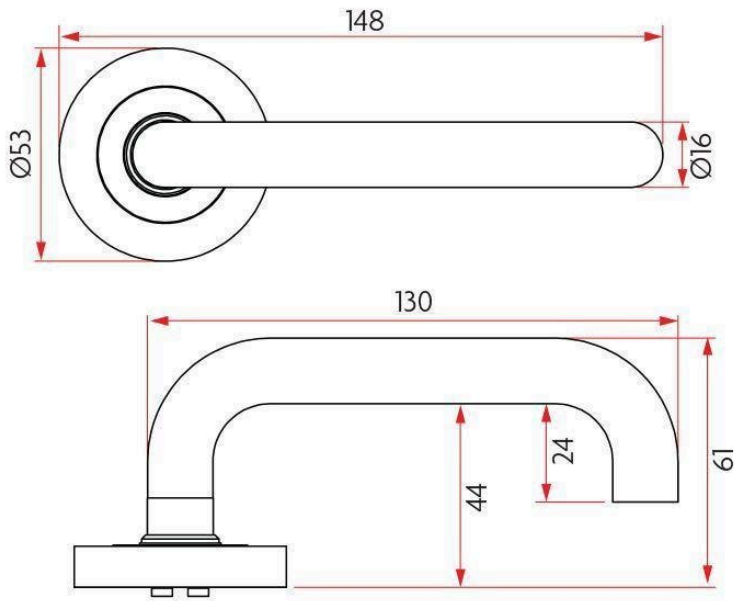

Push on rose cover for concealed fixing and easy hole alignment for privacy pin

Ideally suited to residential applications

AS1428-1 compliant

Hollow Lever

SPECIFICATION

MPN	SAB-PS-R53-H01-SSS
Brand	Sabre
Product Length	148mm
Projection or Length	61mm
Rose Diameter	53mm
Product Finish or Colour	Satin Stainless Steel (SSS)
Product Material	304 Stainless Steel
Privacy Latch Included	Yes
Includes Fixing Screws	Yes
AS1428.1 Compliant	Yes
Fire Tested	No
SCEC Rating	No
Handing	Non-Handed
Fixing	Concealed Fixed
Spindle Size	7.6mm
Finger Clearance	43mm
Max Door Thickness	50mm
Product Warranty	10 Years Mechanical

ADDITIONAL IMAGES

Sabre Lever on 53mm Rose Privacy Set H01 - Satin Stainless Steel

Scan to view online and for additional product information , or call us on **1800 555 600**.

Print Date: 28/4/24

Sabre Lever on 53mm Rose Privacy Set H01 - Satin Stainless Steel
Scan to view online and for additional product information , or call us on **1800 555 600**.