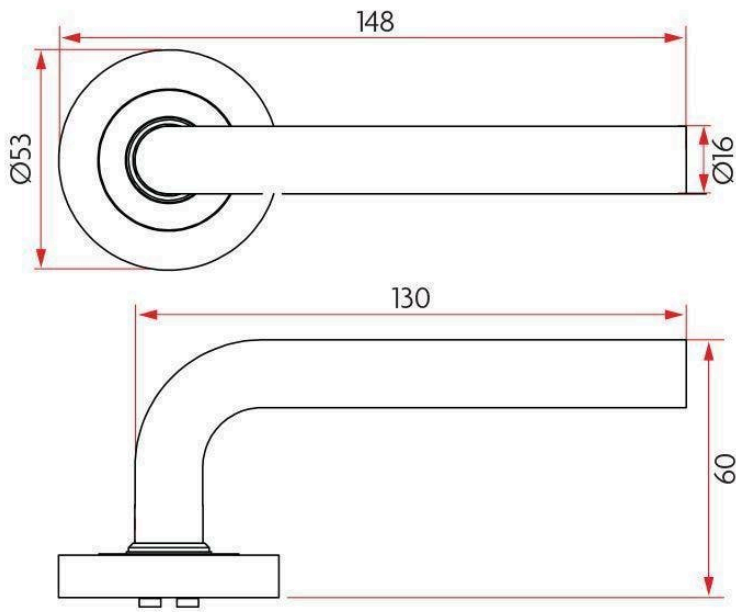

Push on rose cover for concealed fixing and easy hole alignment for privacy pin

Ideally suited to residential applications

Hollow Lever

SPECIFICATION

| | |
|---------------------------------|-----------------------------|
| MPN | SAB-PS-R53-H02-SSS |
| Brand | Sabre |
| Product Length | 148mm |
| Projection or Length | 60mm |
| Rose Diameter | 53mm |
| Product Finish or Colour | Satin Stainless Steel (SSS) |
| Product Material | 304 Stainless Steel |
| Privacy Latch Included | Yes |
| Includes Fixing Screws | Yes |
| AS1428.1 Compliant | No |
| Fire Tested | No |
| SCEC Rating | No |
| Handing | Non-Handed |
| Fixing | Concealed Fixed |
| Spindle Size | 7.6mm |
| Max Door Thickness | 50mm |
| Product Warranty | 10 Years Mechanical |

ADDITIONAL IMAGES

Sabre Lever on 53mm Rose Privacy Set H02 - Satin Stainless Steel

Scan to view online and for additional product information , or call us on **1800 555 600**.

Print Date: 26/4/24

Sabre Lever on 53mm Rose Privacy Set H02 - Satin Stainless Steel
Scan to view online and for additional product information , or call us on **1800 555 600**.