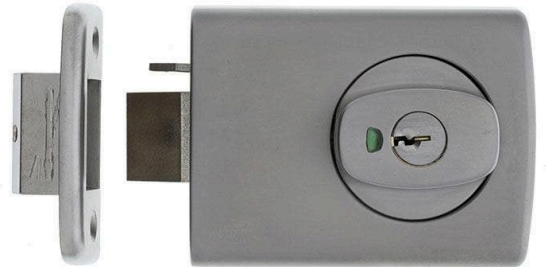

Lockwood 001-4K1 Double Cylinder Deadlatch Open Out - Satin Chrome Pearl

SKU LW001-4K1SP

MPN001-4K1SP

DESCRIPTION

Lockwood 001-4K1 Double Cylinder Deadlatch Satin Pearl

Suits 30mm - 45mm outward opening doors

60mm backset

25 year manufacturer's warranty

18mm latch projection - stainless steel

Status Indicator & Lock Alert

C4 keyway (Can be keyed alike to other C4 cylinders)

Please note; This product includes an outward opening strike.

SPECIFICATION

MPN	001-4K1SP
Brand	Lockwood
Product Width	92mm
Product Height	73mm
Projection or Length	53mm
Product Finish or Colour	Satin Pearl (SP)
Product Material	Varied Metals
Lock Backset	60mm
Includes Fixing Screws	Yes
Bolt / Latch Material	Stainless Steel
AS1428.1 Compliant	No
Fire Rating	No
Fire Tested	No
SCEC Rating	No
Includes Cylinder	Yes
Cylinder Cut Out Profile	Rim
Includes Strike Plate	Yes
Cylinder Keyway	C4
Can Be Rekeyed	Yes
Can be Master Keyed	Yes
Bolt Throw	18mm

Lockwood 001-4K1 Double Cylinder Deadlatch Open Out - Satin Chrome Pearl
Scan to view online and for additional product information , or call us on **1800 555 600**.

Print Date: 24/4/24

Lockable	Yes
Has Deadlatching	Yes
Suits Rebated Doors	No
Number of Keys Included	2
Min Door Thickness	30mm
Max Door Thickness	45mm
Product Warranty	25 Years