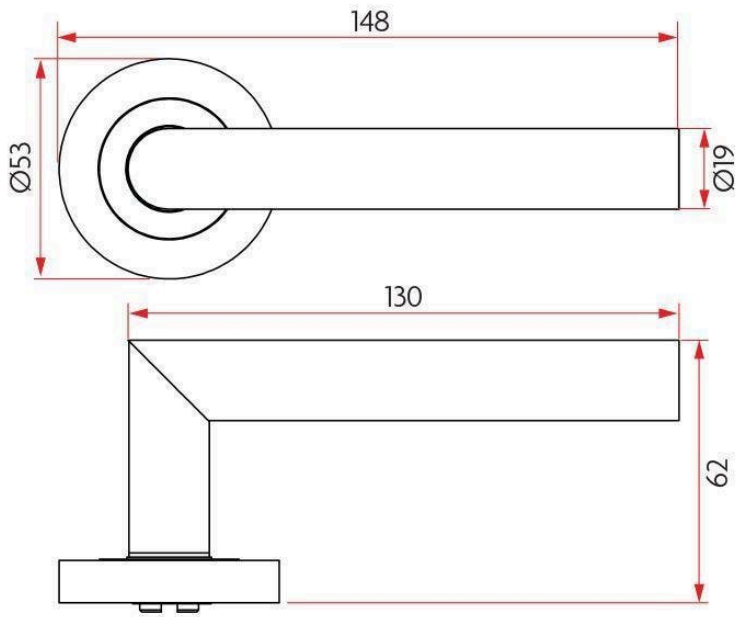

Push on rose cover for concealed fixing and easy hole alignment for privacy pin

Ideally suited to residential applications

Hollow Lever

SPECIFICATION

MPN	SAB-PS-R53-H03-SSS
Brand	Sabre
Product Length	148mm
Projection or Length	62mm
Rose Diameter	53mm
Product Finish or Colour	Satin Stainless Steel (SSS)
Product Material	304 Stainless Steel
Privacy Latch Included	Yes
Includes Fixing Screws	Yes
AS1428.1 Compliant	No
Fire Tested	No
SCEC Rating	No
Handing	Non-Handed
Fixing	Concealed Fixed
Spindle Size	7.6mm
Max Door Thickness	50mm
Product Warranty	10 Years Mechanical

ADDITIONAL IMAGES

Sabre Lever on 53mm Rose Privacy Set H03 - Satin Stainless Steel

Scan to view online and for additional product information , or call us on **1800 555 600**.

Print Date: 19/4/24

Sabre Lever on 53mm Rose Privacy Set H03 - Satin Stainless Steel
Scan to view online and for additional product information , or call us on **1800 555 600**.