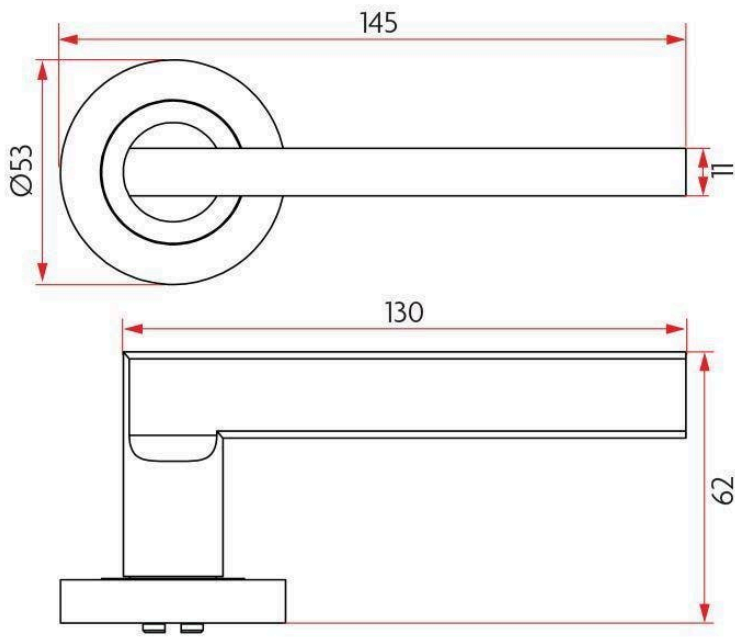

Push on rose cover for concealed fixing and easy hole alignment for privacy pin

Ideally suited to residential applications

Hollow Lever

SPECIFICATION

MPN	SAB-PS-R53-H04-SSS
Brand	Sabre
Product Length	145mm
Projection or Length	62mm
Rose Diameter	53mm
Product Finish or Colour	Satin Stainless Steel (SSS)
Product Material	304 Stainless Steel
Privacy Latch Included	Yes
Includes Fixing Screws	Yes
AS1428.1 Compliant	No
Fire Tested	No
SCEC Rating	No
Handing	Non-Handed
Fixing	Concealed Fixed
Spindle Size	7.6mm
Max Door Thickness	50mm
Product Warranty	10 Years Mechanical

ADDITIONAL IMAGES

Sabre Lever on 53mm Rose Privacy Set H04 - Satin Stainless Steel

Scan to view online and for additional product information , or call us on **1800 555 600**.

Print Date: 26/4/24

Sabre Lever on 53mm Rose Privacy Set H04 - Satin Stainless Steel
Scan to view online and for additional product information , or call us on **1800 555 600**.