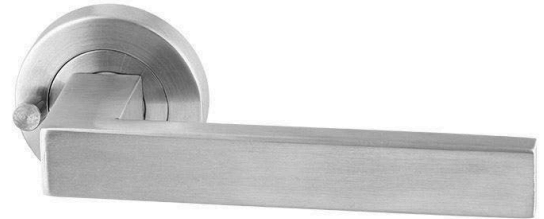

# Sabre Lever on 53mm Rose Privacy Set H05 - Satin Stainless Steel

**SKU** SAB-PS-R53-H05-SSS

**MPN** SAB-PS-R53-H05-SSS

### Sabre Lever on Rose Privact Set H05 Satin Stainless Steel

Includes set of levers and Privacy Latch

Made from 304 grade Stainless Steel including investment cast rose

Push button privacy locking from inside. Operate lever from inside to automatically unlock door when existing

External emergency release function

Push on rose cover for concealed fixing and easy hole alignment for privacy pin

Ideally suited to residential applications

Hollow Lever

## SPECIFICATION

<b>MPN</b>	SAB-PS-R53-H05-SSS
<b>Brand</b>	Sabre
<b>Product Length</b>	145mm
<b>Projection or Length</b>	53mm
<b>Rose Diameter</b>	53mm
<b>Product Finish or Colour</b>	Satin Stainless Steel (SSS)
<b>Product Material</b>	304 Stainless Steel
<b>Privacy Latch Included</b>	Yes
<b>Includes Fixing Screws</b>	Yes
<b>AS1428.1 Compliant</b>	No
<b>Fire Tested</b>	No
<b>SCEC Rating</b>	No
<b>Handing</b>	Non-Handed
<b>Fixing</b>	Concealed Fixed
<b>Spindle Size</b>	7.6mm
<b>Max Door Thickness</b>	50mm
<b>Product Warranty</b>	10 Years Mechanical