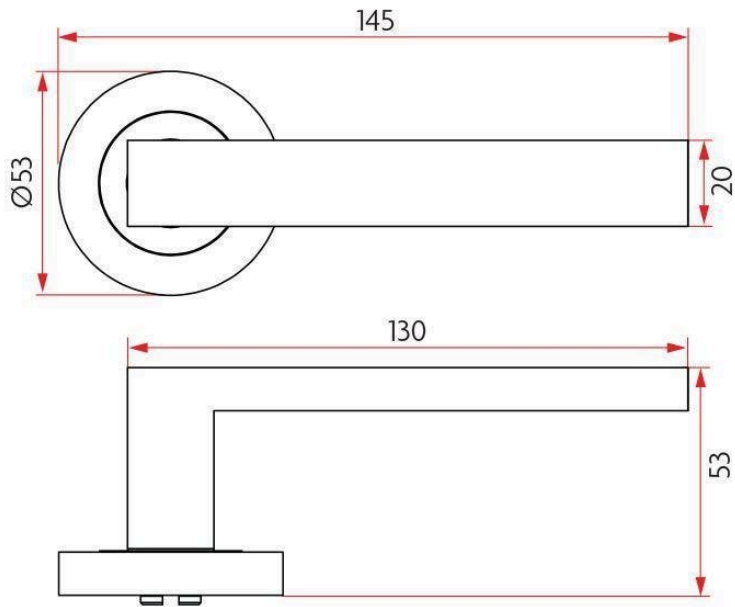

## SPECIFICATION

<b>MPN</b>	SAB-PS-R53-H05-SSS
<b>Brand</b>	Sabre
<b>Product Length</b>	145mm
<b>Projection or Length</b>	53mm
<b>Rose Diameter</b>	53mm
<b>Product Finish or Colour</b>	Satin Stainless Steel (SSS)
<b>Product Material</b>	304 Stainless Steel
<b>Privacy Latch Included</b>	Yes
<b>Includes Fixing Screws</b>	Yes
<b>AS1428.1 Compliant</b>	No
<b>Fire Tested</b>	No
<b>SCEC Rating</b>	No
<b>Handing</b>	Non-Handed
<b>Fixing</b>	Concealed Fixed
<b>Spindle Size</b>	7.6mm
<b>Max Door Thickness</b>	50mm
<b>Product Warranty</b>	10 Years Mechanical

## ADDITIONAL IMAGES

### Sabre Lever on 53mm Rose Privacy Set H05 - Satin Stainless Steel

Scan to view online and for additional product information , or call us on **1800 555 600**.

Print Date: 27/4/24

**Sabre Lever on 53mm Rose Privacy Set H05 - Satin Stainless Steel**  
Scan to view online and for additional product information , or call us on **1800 555 600**.