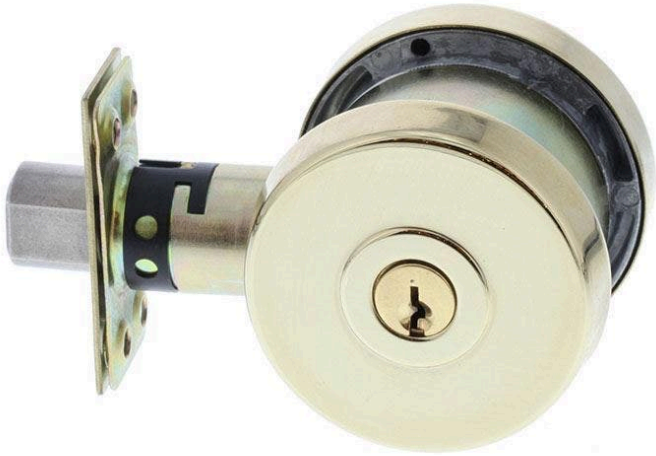

Lockwood 005 Deadbolt - Everbrass - Display Pack

SKU LW005-B1EVBDP

MPN005/B1EVBDP

DESCRIPTION

Lockwood 005 Deadbolt Everbrass

Suits 32mm - 48mm timber doors
Adjustable 60mm-70mm bolt
25 year manufacturer's warranty
16mm bolt projection - stainless steel
Status Indicator - Secure; Safety; Passage Modes
C4 Keyway (Can be keyed alike to other C4 cylinders)
S3 Security & D3 Durability Rating (AS4145.2-1993)

Internal - 63mm H x 63mm W x 32mm D

External - 63mm H x 63mm W x 12mm D

SPECIFICATION

MPN	005/B1EVBDP
Brand	Lockwood
Product Diameter	63mm
Product Finish or Colour	Everbrass (EVB)
Product Material	Varied Metals
Lock Backset	60mm
Includes Fixing Screws	Yes
Bolt / Latch Material	Stainless Steel
AS1428.1 Compliant	No
Fire Rating	No
Fire Tested	No
SCEC Rating	No
Includes Cylinder	Yes
Includes Strike Plate	Yes
Cylinder Keyway	C4
Can Be Rekeyed	Yes
Can be Master Keyed	Yes

Lockwood 005 Deadbolt - Everbrass - Display Pack

Scan to view online and for additional product information , or call us on **1800 555 600**.

Print Date: 24/4/24

Lockable	Yes
Has Deadlatching	No
Suits Rebated Doors	Yes
Number of Keys Included	2
Min Door Thickness	32mm
Max Door Thickness	48mm
Rose Diameter	63mm
Product Warranty	25 Years

ADDITIONAL IMAGES

Lockwood 005 Deadbolt - Everbrass - Display Pack

Scan to view online and for additional product information , or call us on **1800 555 600**.

Print Date: 24/4/24