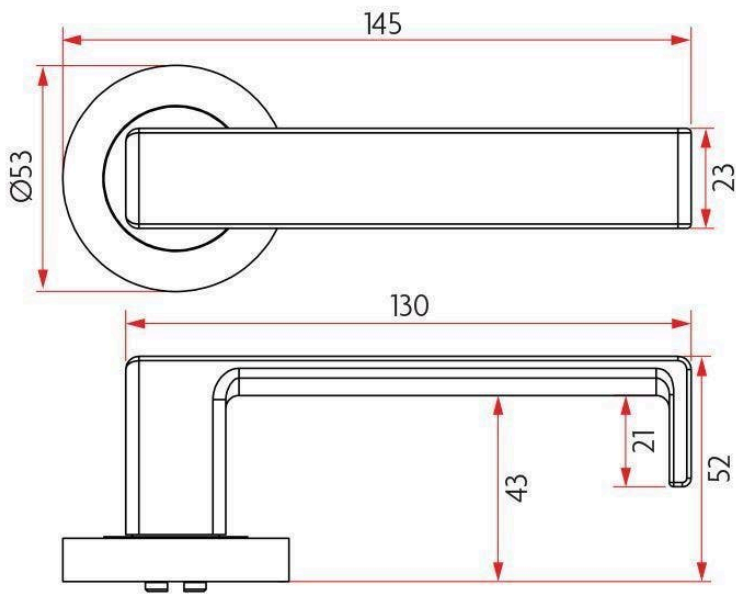

Push on rose cover for concealed fixing and easy hole alignment for privacy pin

Ideally suited to residential applications

AS1428.1 Compliant

Solid Lever

SPECIFICATION

MPN	SAB-PS-R53-S07-SSS
Brand	Sabre
Product Length	145mm
Projection or Length	52mm
Rose Diameter	53mm
Product Finish or Colour	Satin Stainless Steel (SSS)
Product Material	304 Stainless Steel
Privacy Latch Included	Yes
Includes Fixing Screws	Yes
AS1428.1 Compliant	Yes
Fire Tested	No
SCEC Rating	No
Handing	Non-Handed
Fixing	Concealed Fixed
Spindle Size	7.6mm
Finger Clearance	43mm
Max Door Thickness	50mm
Product Warranty	10 Years Mechanical

ADDITIONAL IMAGES

Sabre Lever on 53mm Rose Privacy Set S07 - Satin Stainless Steel

Scan to view online and for additional product information , or call us on **1800 555 600**.

Print Date: 20/4/24

Sabre Lever on 53mm Rose Privacy Set S07 - Satin Stainless Steel
Scan to view online and for additional product information , or call us on **1800 555 600**.