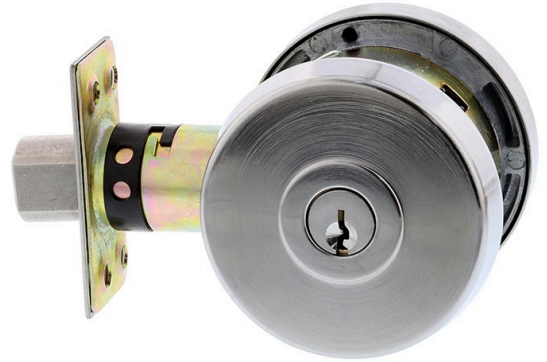

Lockwood 005 Deadbolt - Satin Chrome Brushed - Display Pack

SKU LW005-B1LSCDP

MPN005/B1LSCDP

DESCRIPTION

Lockwood 005 Deadbolt Brushed Satin Chrome

Suits 32mm - 48mm timber doors
Adjustable 60mm - 70mm bolt
25 year manufacturer's warranty
16mm bolt projection - stainless steel
Status Indicator - Secure; Safety; Passage Modes
C4 Keyway (Can be keyed alike to other C4 cylinders)
S3 Security & D3 Durability Rating (AS4145.2-1993)

Internal - 63mm H x 63mm W x 32mm D

External - 63mm H x 63mm W x 12mm D

SPECIFICATION

MPN	005/B1LSCDP
Brand	Lockwood
Product Diameter	63mm
Product Finish or Colour	Satin Chrome (SC)
Product Material	Varied Metals
Lock Backset	60mm
Includes Fixing Screws	Yes
Bolt / Latch Material	Stainless Steel
AS1428.1 Compliant	No
Fire Rating	No
Fire Tested	No
SCEC Rating	No
Includes Cylinder	Yes
Includes Strike Plate	Yes
Cylinder Keyway	C4
Can Be Rekeyed	Yes
Can be Master Keyed	Yes

Lockwood 005 Deadbolt - Satin Chrome Brushed - Display Pack

Scan to view online and for additional product information , or call us on **1800 555 600**.

Print Date: 27/4/24

Lockable	Yes
Has Deadlatching	No
Suits Rebated Doors	Yes
Number of Keys Included	2
Min Door Thickness	32mm
Max Door Thickness	48mm
Rose Diameter	63mm
Product Warranty	25 Years

ADDITIONAL IMAGES

Lockwood 005 Deadbolt - Satin Chrome Brushed - Display Pack
Scan to view online and for additional product information , or call us on **1800 555 600**.

Print Date: 27/4/24