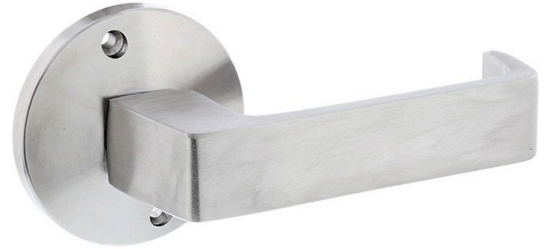

Lockwood 1361-90 Internal Half Only Lever on Round Rose - Satin Chrome

SKU LW1361-90SC

MPN1361/90SC

DESCRIPTION

Lockwood 1361-70 Internal Half Set Satin Chrome

Dimensions - 65.5mm x 11.6mm
Suits timber doors
Diagonal fixings
Satin Chrome finish
25 year manufacturer's warranty
Australian made
Fire rated

SPECIFICATION

MPN	1361/90SC
Brand	Lockwood
Projection or Length	51.6mm
Rose Diameter	65mm
Product Finish or Colour	Satin Chrome (SC)
Product Material	Brass
Includes Fixing Screws	Yes
AS1428.1 Compliant	Yes
Fire Tested	Yes
Handing	Non-Handed
Fixing	Visible Fixed
Spindle Size	7.6mm
Finger Clearance	44mm
Max Door Thickness	50mm
Product Warranty	25 Years

Lockwood 1361-90 Internal Half Only Lever on Round Rose - Satin Chrome
Scan to view online and for additional product information , or call us on **1800 555 600**.

Print Date: 27/4/24