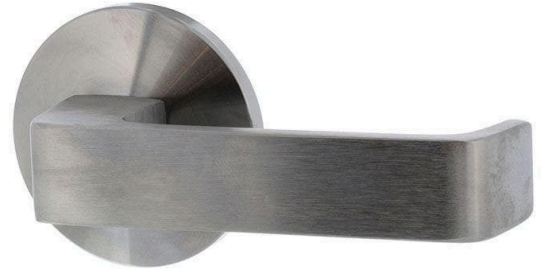

Lockwood 1360-90 External Half Only Lever on Round Rose - Satin Chrome

SKU LW1360-90SC

MPN1360/90SC

DESCRIPTION

Lockwood 1360-90 External Half Set Satin Chrome

Dimensions - 65.5mm x 11.6mm
Suits timber doors
Diagonal fixings
Satin Chrome finish
25 year manufacturer's warranty
Australian made
Fire rated

SPECIFICATION

MPN	1360/90SC
Brand	Lockwood
Projection or Length	51.6mm
Rose Diameter	65mm
Product Finish or Colour	Satin Chrome (SC)
Product Material	Brass
Includes Fixing Screws	Yes
AS1428.1 Compliant	Yes
Fire Tested	Yes
Handing	Non-Handed
Fixing	Visible Fixed
Spindle Size	7.6mm
Finger Clearance	44mm
Max Door Thickness	50mm
Product Warranty	25 Years

Lockwood 1360-90 External Half Only Lever on Round Rose - Satin Chrome
Scan to view online and for additional product information , or call us on **1800 555 600**.

Print Date: 27/4/24