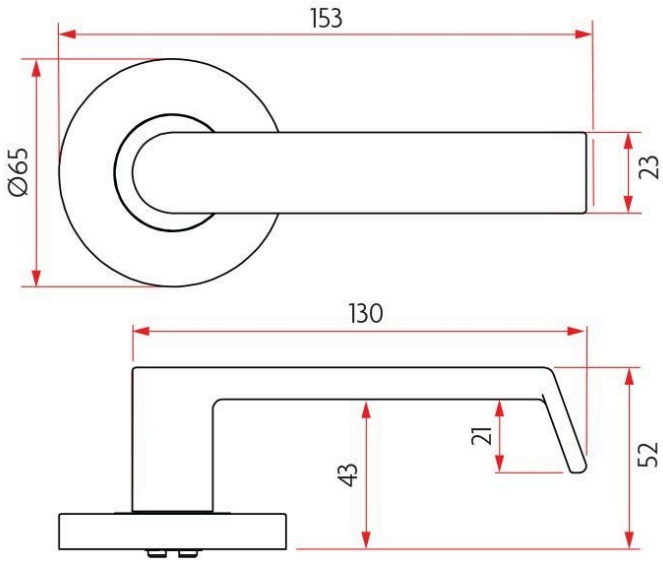

Push on rose cover for concealed fixing and easy hole alignment for privacy pin

Ideally suited to residential applications

Solid Lever

SPECIFICATION

MPN	SAB-PS-R65-S06-SSS
Brand	Sabre
Product Length	144mm
Projection or Length	52mm
Rose Diameter	65mm
Product Finish or Colour	Satin Stainless Steel (SSS)
Product Material	304 Stainless Steel
Privacy Latch Included	Yes
Includes Fixing Screws	Yes
AS1428.1 Compliant	Yes
Fire Tested	No
SCEC Rating	No
Handing	Non-Handed
Fixing	Concealed Fixed
Spindle Size	7.6mm
Finger Clearance	43mm
Max Door Thickness	50mm
Product Warranty	10 Years Mechanical

ADDITIONAL IMAGES

Sabre Lever on 65mm Rose Privacy Set S06 - Satin Stainless Steel

Scan to view online and for additional product information , or call us on **1800 555 600**.

Print Date: 28/4/24

Sabre Lever on 65mm Rose Privacy Set S06 - Satin Stainless Steel
Scan to view online and for additional product information , or call us on **1800 555 600**.