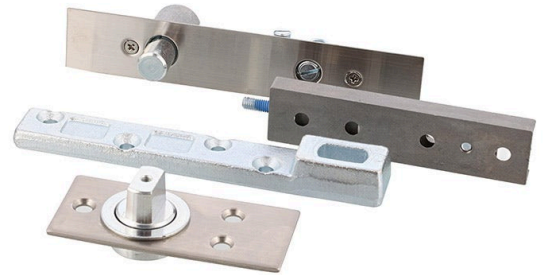

ASSA ABLOY

Lockwood 985-400 Pivot Door Set

SKU LW985-400

MPN985-400

DESCRIPTION

Lockwood 985-400 Pivot Door Set

Suits heavy duty timber doors to 200kgs

SPECIFICATION

MPN	985-400
Brand	Lockwood
Max Weight	200kg
Product Finish or Colour	Satin Stainless Steel (SSS)
Product Material	Varied Metals
Fire Tested	Yes
Product Warranty	25 Years

Lockwood 985-400 Pivot Door Set