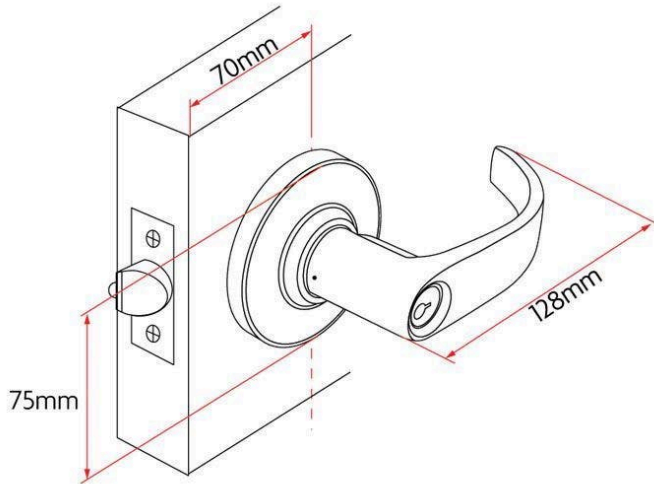

Sabre LL400 Key in Lever Entrance Set - Satin Chrome

SKU SAB-LL400-70-SC

MPN SAB-LL400-70-SC

DESCRIPTION

Sabre LL400 Entrance Lever Set Satin Chrome

Suits 35-50mm Doors
Standard 70mm Backset
10 year manufacturer's warranty
Satin Chrome Finish
Stainless Steel latch
Suits industry 54mm door preparation
75mm Rose Diameter
Fire Rated
6 Pin C4 PD cylinder
Exceeds 400,000 Cycles

SPECIFICATION

MPN	SAB-LL400-70-SC
Brand	Sabre
Rose Diameter	75mm
Product Finish or Colour	Satin Chrome (SC)
Product Material	Steel, Zinc
Lock Backset	70mm
Includes Fixing Screws	Yes
Bolt / Latch Material	Steel / Stainless Steel
AS1428.1 Compliant	No
Fire Tested	Yes
Fire Rating	4 Hour
Includes Cylinder	Yes
Can Be Rekeyed	Yes
Can be Master Keyed	Yes
Lockable	Yes
Has Deadlatching	Yes
Includes Strike Plate	Yes
Cylinder Keyway	C4
Suits Rebated Doors	Yes, with Rebate Kit

Sabre LL400 Key in Lever Entrance Set - Satin Chrome

Scan to view online and for additional product information , or call us on **1800 555 600**.

Print Date: 24/4/24

Max Door Thickness 50mm
Number of Pins / Wafers 6 Pin
Number of Keys Included 2
Min Door Thickness 35mm
Cylinder Plug Type PD
Product Warranty 10 Years Mechanical

ADDITIONAL IMAGES

Sabre LL400 Key in Lever Entrance Set - Satin Chrome
Scan to view online and for additional product information , or call us on **1800 555 600**.

Print Date: 24/4/24