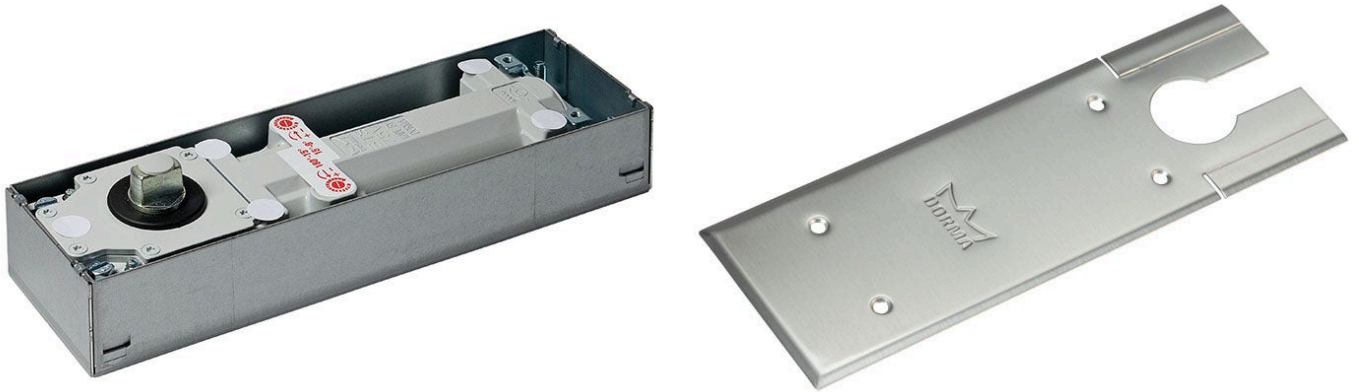

Product Warranty

2 Years

ADDITIONAL IMAGES

dormakaba BTS75VA Floor Spring Kit for Aluminium Doors - Satin Stainless Steel - Size 1-4
Scan to view online and for additional product information , or call us on **1800 555 600**.

Print Date: 20/4/24