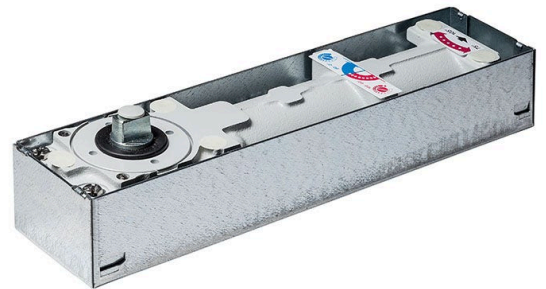

# dormakaba BTS80A Floor Spring for Aluminium Doors - Satin Stainless Steel - Size 4

**SKU** DOBTS80A-35

**MPN** 9400000001632

### dormakaba TS80A-35 Floor Spring Size 4

Size 4 (80kg/1100mm wide)

Suits aluminium single & double action doors

Maximum weight - 300kg

Adjustable closing speed

Back check (mechanical)

Adjustable delayed action & hold open

Tested to EN1154

Concealed fixing

2 yr manufacturers warranty

Includes: 8062 Top centre, 7422 bottom strap, 7410 universal cover plate, standard spindle and 2300 sealing compound.

## SPECIFICATION

<b>MPN</b>	9400000001632
<b>Brand</b>	dormakaba
<b>Product Width</b>	78mm
<b>Product Height</b>	60mm
<b>Product Length</b>	341mm
<b>Product Finish or Colour</b>	Satin Stainless Steel (SSS)
<b>Product Material</b>	Cast Iron
<b>Includes Fixing Screws</b>	Yes
<b>AS1428.1 Compliant</b>	No
<b>Fire Tested</b>	No
<b>Spring Strength</b>	Size 3-6 (EN3-6)
<b>Back Check Valve</b>	Yes
<b>Hold Open Type</b>	Optional
<b>Hold Open Position</b>	Adjustable 85° to 175°
<b>Adjustable Closing Speed</b>	Yes
<b>Push / Pull Side Mounting</b>	Both
<b>Min Door Thickness</b>	32mm
<b>Max Opening Angle</b>	175°
<b>Max Door Width</b>	1400mm