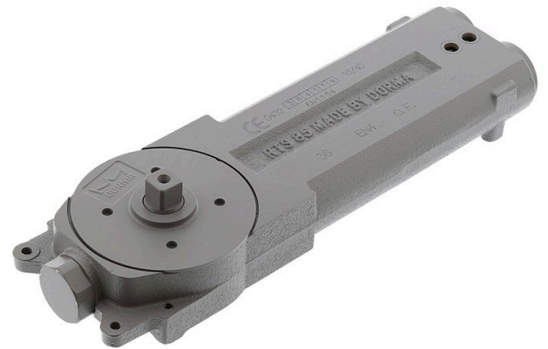

**dormakaba** 

# dormakaba RTS8502 Hold Open Transom Closer - Size 4

**SKU** DORTS8502-4

**MPN** 85322101

### dormakaba RTS8502-04 Hold Open Transom Closer

(Body Only) accessories sold separately

Size 4 (80kg/1100mm wide)

Suits single & double door applications

Includes Hold Open

Adjustable closing & latching speeds

## SPECIFICATION

<b>MPN</b>	85322101
<b>Brand</b>	dormakaba
<b>Product Width</b>	73mm
<b>Product Height</b>	38.5mm
<b>Product Length</b>	258.5mm
<b>Product Finish or Colour</b>	Grey (GRY)
<b>Product Material</b>	Cast Iron
<b>Includes Fixing Screws</b>	Yes
<b>AS1428.1 Compliant</b>	No
<b>Fire Tested</b>	No
<b>Spring Strength</b>	Size 4 (EN4)
<b>Hold Open Type</b>	Built-in
<b>Back Check Valve</b>	Yes
<b>Hold Open Position</b>	90°
<b>Adjustable Closing Speed</b>	Yes
<b>Max Opening Angle</b>	130°
<b>Max Door Width</b>	1100mm
<b>Single / Double Action Swing</b>	Double Action
<b>Product Warranty</b>	2 Years