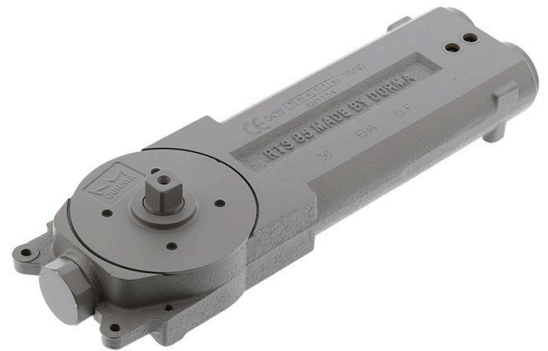

# dormakaba RTS8502 Hold Open Transom Closer - Size 5

**SKU** DORTS8502-5

**MPN** 85332101

## DESCRIPTION

Size 5 (100kg/1250mm wide)  
Suits single & double door applications  
Includes Hold Open  
Adjustable closing & latching speeds  
Includes 90 degree hold open  
Mechanical back check  
Tested to EN1154  
2 yr manufacturers warranty

Note: This product is supply as the body only. Accessories such as Closer Arm, Floor Pivot and Floor Strap are available separately.

## SPECIFICATION

<b>MPN</b>	85332101
<b>Brand</b>	dormakaba
<b>Product Width</b>	73mm
<b>Product Height</b>	38.5mm
<b>Product Length</b>	258.5mm
<b>Product Finish or Colour</b>	Grey (GRY)
<b>Product Material</b>	Cast Iron
<b>Includes Fixing Screws</b>	Yes
<b>AS1428.1 Compliant</b>	No
<b>Fire Tested</b>	No
<b>Spring Strength</b>	Size 5 (EN5)
<b>Hold Open Type</b>	Built-in
<b>Back Check Valve</b>	Yes
<b>Hold Open Position</b>	90°
<b>Adjustable Closing Speed</b>	Yes
<b>Max Opening Angle</b>	130°
<b>Max Door Width</b>	1250mm
<b>Single / Double Action Swing</b>	Double Action
<b>Product Warranty</b>	2 Years