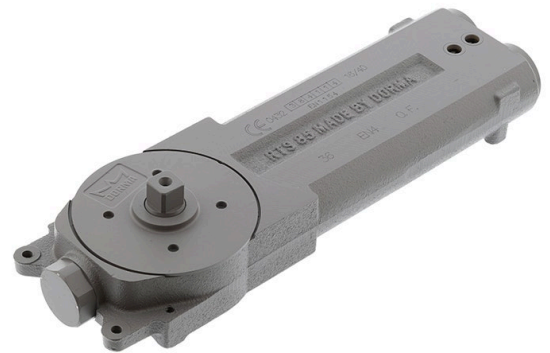

dormakaba 

dormakaba RTS8500 Transom Closer - Size 3

SKU DORTS8500-3

MPN 85311101

DESCRIPTION

dormakaba RTS8500-03 Non-Hold Open Transom Closer

Size 3 (60kg/950mm wide)
Suits single & double door applications
Adjustable closing & latching speeds
Mechanical back check
Tested to EN1154
2 yr manufacturers warranty

SPECIFICATION

MPN	85311101
Brand	dormakaba
Product Width	73mm
Product Height	38.5mm
Product Warranty	2 Years
Product Length	258.5mm
Product Finish or Colour	Grey (GRY)
Product Material	Cast Iron
Includes Fixing Screws	Yes
AS1428.1 Compliant	No
Fire Tested	No
Spring Strength	Size 3 (EN3)
Hold Open Type	No
Back Check Valve	Yes
Adjustable Closing Speed	Yes
Max Opening Angle	130°
Max Door Width	950mm
Single / Double Action Swing	Double Action

dormakaba RTS8500 Transom Closer - Size 3

Scan to view online and for additional product information , or call us on **1800 555 600**.

Print Date: 29/4/24