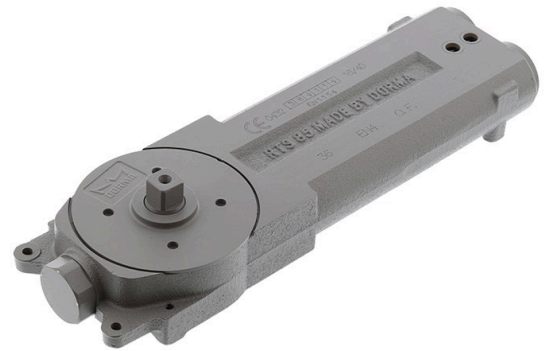

dormakaba 

dormakaba RTS8500 Transom Closer - Size 4

SKU DORTS8500-4

MPN85321101

DESCRIPTION

dormakaba RTS8500-04 Non Hold Open Transom Closer

Size 4 (80kg/1100mm wide)
Suits single & double door applications
Adjustable closing & latching speeds
Mechanical back check
Tested to EN1154
2 yr manufacturers warranty

SPECIFICATION

MPN	85321101
Brand	dormakaba
Product Width	73mm
Product Height	38.5mm
Product Length	258.5mm
Product Finish or Colour	Grey (GRY)
Product Material	Cast Iron
Includes Fixing Screws	Yes
AS1428.1 Compliant	No
Fire Tested	No
Spring Strength	Size 4 (EN4)
Hold Open Type	No
Back Check Valve	Yes
Adjustable Closing Speed	Yes
Max Opening Angle	130°
Max Door Width	1100mm
Single / Double Action Swing	Double Action
Product Warranty	2 Years

dormakaba RTS8500 Transom Closer - Size 4

Scan to view online and for additional product information , or call us on **1800 555 600**.

Print Date: 29/4/24