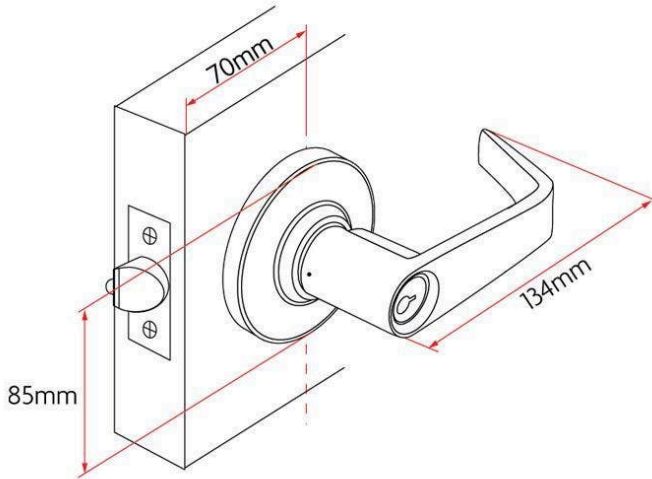

Sabre LL500 Key in Lever Entrance Set - Satin Chrome

SKU SAB-LL500-70-SC

MPN SAB-LL500-70-SC

DESCRIPTION

Sabre LL500 Entrance Lever Set Satin Chrome

Suits 35-45mm Doors
Standard 70mm Backset
10 year manufacturer's warranty
Satin Chrome Finish
Stainless Steel latch
Suits industry 54mm door preparation
85mm Rose Diameter
Fire Rated
6 Pin C4 PD cylinder
Exceeds 400,000 Cycles

SPECIFICATION

MPN	SAB-LL500-70-SC
Brand	Sabre
Rose Diameter	75mm
Product Finish or Colour	Satin Chrome (SC)
Product Material	Steel / Zinc
Lock Backset	70mm
Includes Fixing Screws	Yes
Bolt / Latch Material	Steel / Stainless Steel
AS1428.1 Compliant	No
Fire Tested	Yes
Fire Rating	4 Hour
Includes Cylinder	Yes
Can Be Rekeyed	Yes
Can be Master Keyed	Yes
Lockable	Yes
Has Deadlatching	No
Includes Strike Plate	Yes
Cylinder Keyway	C4
Suits Rebated Doors	Yes, with Rebate Kit

Sabre LL500 Key in Lever Entrance Set - Satin Chrome

Scan to view online and for additional product information , or call us on **1800 555 600**.

Print Date: 20/4/24

Max Door Thickness 45mm
Number of Pins / Wafers 6 Pin
Number of Keys Included 2
Min Door Thickness 35mm
Cylinder Plug Type PD
Product Warranty 10 Years Mechanical

ADDITIONAL IMAGES

Sabre LL500 Key in Lever Entrance Set - Satin Chrome
Scan to view online and for additional product information , or call us on **1800 555 600**.

Print Date: 20/4/24