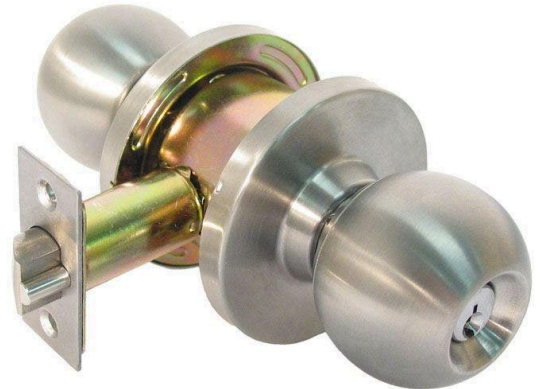

# dormakaba K80 Knob Storeroom Lockset - Satin Stainless Steel

SKU KBK80SS570

MPN940000002449

### dormakaba K80 Storeroom Set Satin Stainless Steel

Suits 35 - 45mm doors  
70mm backset latch assembly  
Stainless steel latchbolt - 13mm projection  
Fire rated  
10 yr manufacturer's warranty

## SPECIFICATION

<b>MPN</b>	940000002449
<b>Brand</b>	dormakaba
<b>Rose Diameter</b>	75mm
<b>Product Finish or Colour</b>	Satin Stainless Steel (SSS)
<b>Product Material</b>	Varied Metals
<b>Lock Backset</b>	70mm
<b>Includes Fixing Screws</b>	Yes
<b>Bolt / Latch Material</b>	Stainless Steel
<b>AS1428.1 Compliant</b>	No
<b>Fire Tested</b>	Yes
<b>Fire Rating</b>	Yes
<b>Includes Cylinder</b>	Yes
<b>Includes Strike Plate</b>	Yes
<b>Cylinder Keyway</b>	C4
<b>Can Be Rekeyed</b>	Yes
<b>Has Deadlatching</b>	Yes
<b>Lockable</b>	Yes
<b>Suits Rebated Doors</b>	Yes
<b>Max Door Thickness</b>	45mm
<b>Number of Pins / Wafers</b>	5 Pin or 6 Pin
<b>Number of Keys Included</b>	2
<b>Min Door Thickness</b>	32mm
<b>Cylinder Plug Type</b>	PD