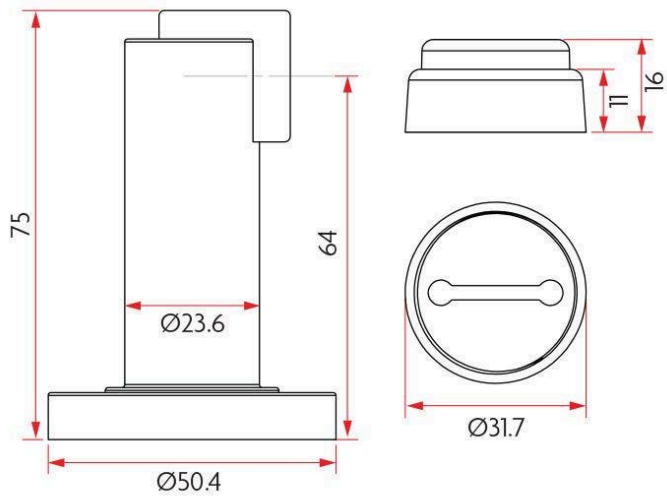

Sabre M01 Magnetic Floor and Wall Stop - Satin Chrome

Scan to view online and for additional product information , or call us on **1800 555 600**.

Print Date: 27/4/24