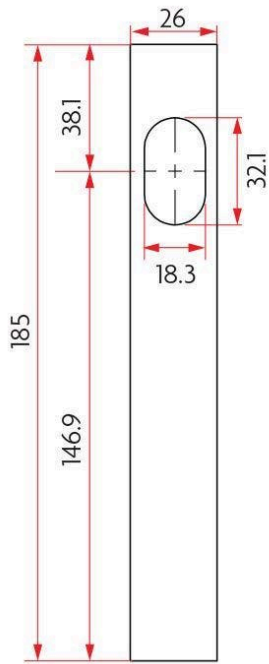

### Sabre Narrow Plate External Cylinder Only Plate Satin Stainless Steel

Dimensions - 185mm L x 26mm W x 12mm D  
 Suits 35mm - 50mm aluminium doors  
 Satin stainless steel finish  
 Suits popular Australian short backset mortice locks  
 10 year manufacturer's warranty

## SPECIFICATION

<b>MPN</b>	SAB-NSS-CCO-SS
<b>Brand</b>	Sabre
<b>Projection or Length</b>	12.5mm
<b>Plate Height</b>	185mm
<b>Plate Width</b>	26mm
<b>Product Finish or Colour</b>	Satin Stainless Steel (SSS)
<b>Product Material</b>	304 Stainless Steel
<b>Square / Round Face</b>	Square
<b>Includes Fixing Screws</b>	Yes
<b>Fire Tested</b>	No
<b>Suitable for Door Type</b>	Aluminium Doors
<b>SCEC Rating</b>	No
<b>Handing</b>	Non-Handed
<b>Cylinder Cut Out Profile</b>	Oval
<b>Fixing</b>	Concealed Fixed
<b>Max Door Thickness</b>	50mm
<b>Product Warranty</b>	10 Years Mechanical

## ADDITIONAL IMAGES

### Sabre Narrow Plate External Cylinder Only Plate - Satin Stainless Steel

Scan to view online and for additional product information , or call us on **1800 555 600**.

Print Date: 27/4/24

**Sabre Narrow Plate External Cylinder Only Plate - Satin Stainless Steel**  
 Scan to view online and for additional product information , or call us on **1800 555 600**.