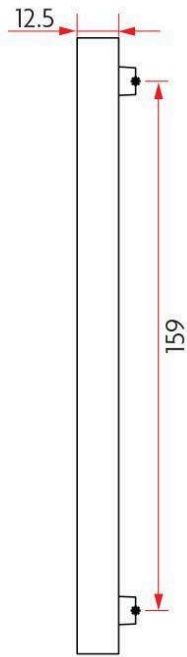

### Sabre Narrow Plate External Cylinder Only Plate Satin Stainless Steel

Dimensions - 185mm L x 26mm W x 12mm D  
 Suits 35mm - 50mm aluminium doors  
 Satin stainless steel finish  
 Suits popular Australian short backset mortice locks  
 10 year manufacturer's warranty

## SPECIFICATION

<b>MPN</b>	SAB-NSS-CCO-SS
<b>Brand</b>	Sabre
<b>Projection or Length</b>	12.5mm
<b>Plate Height</b>	185mm
<b>Plate Width</b>	26mm
<b>Product Finish or Colour</b>	Satin Stainless Steel (SSS)
<b>Product Material</b>	304 Stainless Steel
<b>Square / Round Face</b>	Square
<b>Includes Fixing Screws</b>	Yes
<b>Fire Tested</b>	No
<b>Suitable for Door Type</b>	Aluminium Doors
<b>SCEC Rating</b>	No
<b>Handing</b>	Non-Handed
<b>Cylinder Cut Out Profile</b>	Oval
<b>Fixing</b>	Concealed Fixed
<b>Max Door Thickness</b>	50mm
<b>Product Warranty</b>	10 Years Mechanical

## ADDITIONAL IMAGES

### Sabre Narrow Plate External Cylinder Only Plate - Satin Stainless Steel

Scan to view online and for additional product information , or call us on **1800 555 600**.

Print Date: 27/4/24

**Sabre Narrow Plate External Cylinder Only Plate - Satin Stainless Steel**  
 Scan to view online and for additional product information , or call us on **1800 555 600**.