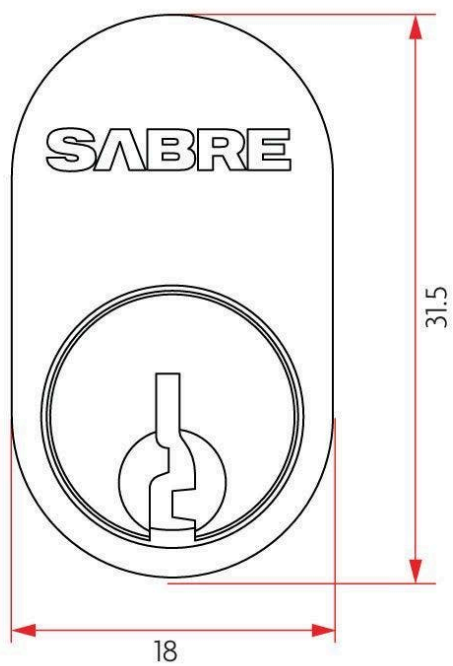

### DESCRIPTION

6 Pin C4 brass cylinder  
Available with X, Z, W, R or less cam lever  
Versions supplied without a cam include 2 x Loctite cams screws  
Available with keyed alike or keyed to differ  
Satin chrome finish  
10 year manufacturer's warranty

### SPECIFICATION

<b>MPN</b>	SAB-CYL570
<b>Brand</b>	SABRE
<b>Product Height</b>	31.5mm
<b>Product Width</b>	18mm
<b>Product Warranty</b>	10 Years
<b>Product Length</b>	34.1mm
<b>Product Finish or Colour</b>	Satin Chrome (SC)
<b>Product Material</b>	Brass
<b>SCEC Rating</b>	No
<b>Can be Master Keyed</b>	Yes
<b>Cylinder Keyway</b>	C4
<b>Number of Pins / Wafers</b>	6 Pin
<b>Number of Keys Included</b>	2 Keys

#### SABRE Oval Cylinder - Satin Chrome

Scan to view online and for additional product information , or call us on **1800 555 600**.

Print Date: 17/1/25

ADDITIONAL IMAGES

**SABRE Oval Cylinder - Satin Chrome**