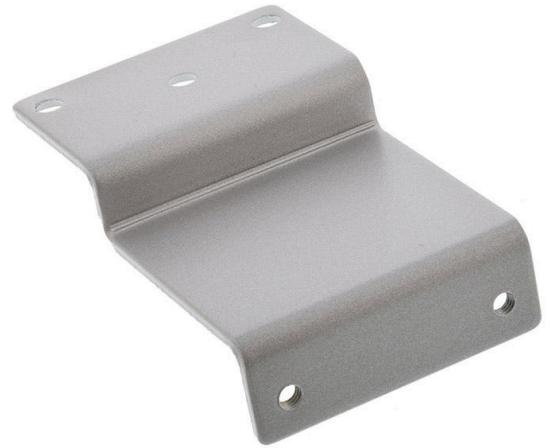

SABRE

SABRE Parallel Arm Drop Down Bracket - Silver

SKU SAB-DC915-PA-SIL

MPN SAB-DC915-PA-SIL

DESCRIPTION

SABRE Parallel Arm Drop Down Bracket Silver

Suits SABRE 625, 730, 770, 835 & 836 Door closers

Silver paint finish

28mm drop down

Used on push side parallel arm installations when extra clearance is needed for the closer to clear frame stops.

SPECIFICATION

MPN	SAB-DC915-PA-SIL
Brand	SABRE
Product Width	60mm
Product Height	37mm
Product Warranty	5 Years
Product Length	102mm
Product Finish or Colour	Silver (SIL)
Product Material	Steel
Includes Fixing Screws	Yes
Fire Tested	No
Push / Pull Side Mounting	Push
Max Door Width	1600mm

SABRE Parallel Arm Drop Down Bracket - Silver

Scan to view online and for additional product information, or call us on **1800 555 600**.

Print Date: 19/3/25