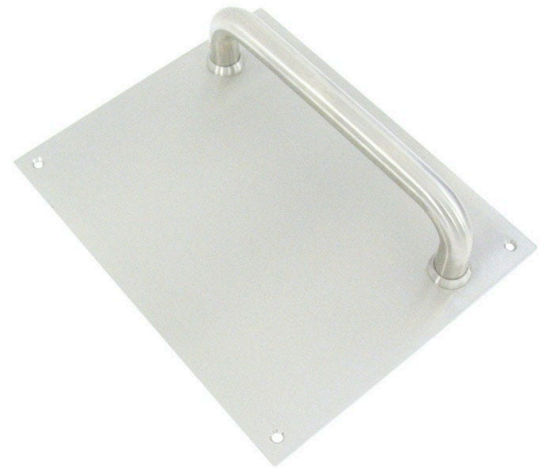

dormakaba 

dormakaba PH5200V Internal Plate with Pull Handle - Satin Stainless Steel

SKU KBPH5200VSSS

MPN 9400000002853

DESCRIPTION

dormakaba PH5200V Internal Pull Plate Satin Stainless Steel

Dimensions - 250mm L x 200mm W

304 non-magnetic stainless steel

Fire rated

AS1428 Compliant

10 year manufacturer's warranty

SPECIFICATION

MPN	9400000002853
Brand	dormakaba
Product Width	200mm
Product Height	250mm
Product Thickness	2mm
Plate Height	250mm
Plate Width	200mm
Square / Round Face	Square End, Radius Corners
Product Finish or Colour	Satin Stainless Steel (SSS)
Product Material	304 Stainless Steel
Includes Fixing Screws	No
AS1428.1 Compliant	Yes
Fire Tested	Yes
Suitable for Door Type	Timber Doors, Aluminium Doors
SCEC Rating	No
Fixing	Visible Fixed
Finger Clearance	35-45mm
Max Door Thickness	60mm
Product Warranty	10 Years

dormakaba PH5200V Internal Plate with Pull Handle - Satin Stainless Steel
Scan to view online and for additional product information , or call us on **1800 555 600**.

Print Date: 17/4/24