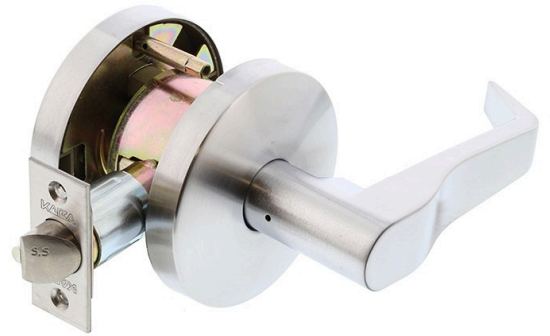

dormakaba 

dormakaba KL25 Lever Exit Set - Satin Chrome

SKU KBKL25ASCP70

MPN 9400000005659

DESCRIPTION

dormakaba KL25 Exit Lockset Satin Chrome Plate

Suits 35 - 46mm doors
70mm backset latch assembly
Stainless steel latchbolt - 13mm projection
Fire rated
85mm rose diameter
Anti-twist stud fix
10 yr manufacturer's warranty

Model & Function

KL53 - Pressing internal button locks external lever. External key unlocks internal button. Internal lever always free
Alternative function - rotation of internal button locks external lever & engages external key only latch retraction
KL25 - Blank external rose. Internal lever always free
KL10 - External & internal levers always free
KL40 - External lever locked & unlocked by internal button. External emergency release unlocks button. Internal lever always free
KL70 - External key locks & unlocks external lever. Internal lever always free.
KL80 - External key retracts latch. External lever fixed. Internal lever always free

SPECIFICATION

MPN	9400000005659
Brand	dormakaba
Product Finish or Colour	Satin Chrome (SC)
Product Warranty	10 Years

dormakaba KL25 Lever Exit Set - Satin Chrome

Scan to view online and for additional product information , or call us on **1800 555 600**.