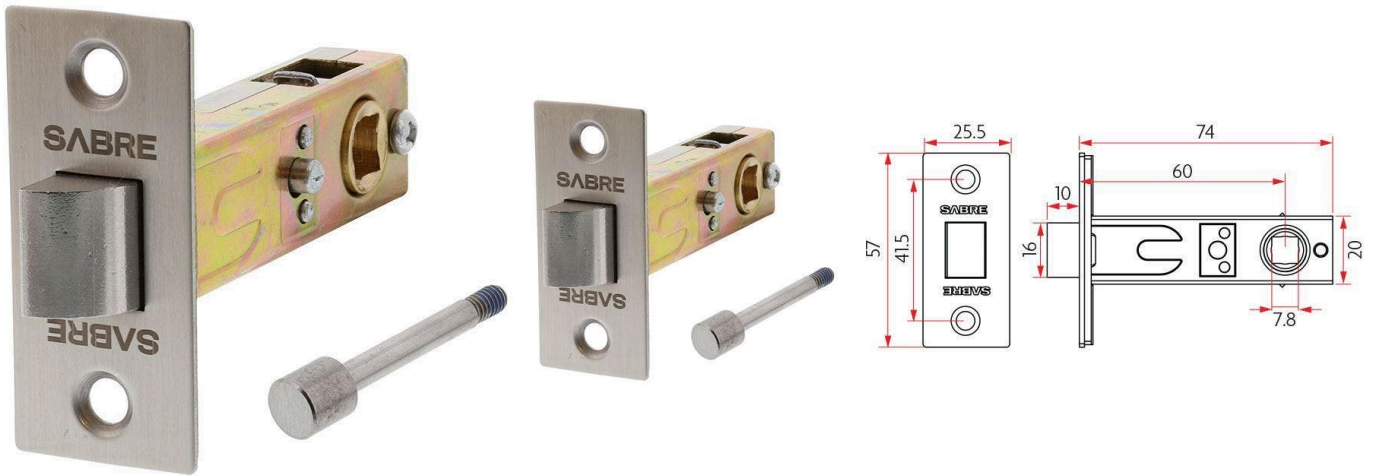

## SPECIFICATION

<b>MPN</b>	SAB-PL-60-T-SSS
<b>Brand</b>	Sabre
<b>Product Width</b>	25mm
<b>Product Height</b>	80mm
<b>Product Length</b>	57mm
<b>Product Finish or Colour</b>	Satin Stainless Steel (SSS)
<b>Product Material</b>	Stainless Steel, Steel
<b>Lock Backset</b>	60mm
<b>Includes Fixing Screws</b>	Yes
<b>Fire Tested</b>	No
<b>Includes Strike Plate</b>	Yes
<b>Has Deadlatching</b>	No
<b>Bolt Diameter</b>	16mm x 12mm
<b>Suits Rebated Doors</b>	No
<b>Min Door Thickness</b>	32mm
<b>Product Warranty</b>	10 Years

### Sabre Privacy Latch - 60mm Backset

Scan to view online and for additional product information , or call us on **1800 555 600**.

Print Date: 27/4/24

ADDITIONAL IMAGES

**Sabre Privacy Latch - 60mm Backset**