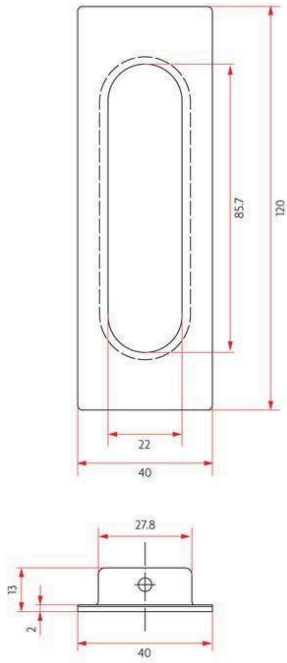

Sabre 120mm Square Flush Pull - Satin Stainless Steel

SKU SAB-FP03-120-SSS

MPN SAB-FP03-120-SSS

DESCRIPTION

Sabre 120mm Square Flush Pull Satin Stainless Steel

120mm L x 40mm W x 13mm D
Square ends
Deep finger recess for easy grip
Concealed fixing
Satin Stainless Steel

SPECIFICATION

MPN	SAB-FP03-120-SSS
Brand	Sabre
Product Width	40mm
Product Length	120mm
Product Depth	11mm
Square / Round Face	Square
Product Finish or Colour	Satin Stainless Steel (SSS)
Product Material	304 Stainless Steel
Includes Fixing Screws	Yes
Suitable for Door Type	Timber Doors
Fixing	Concealed Fixed
Min Door Thickness	15mm
Product Warranty	5 Years

ADDITIONAL IMAGES

Sabre 120mm Square Flush Pull - Satin Stainless Steel

Scan to view online and for additional product information , or call us on **1800 555 600**.

Print Date: 25/4/24

Sabre 120mm Square Flush Pull - Satin Stainless Steel