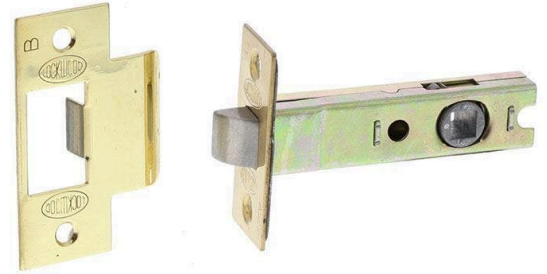

# Lockwood 5260 Tubular Latch - Latch Only - Polished Brass - 60mm

SKU LW5260-1SFT-PB

MPN5260/1SFTPB

### Lockwood 5260 Tubular Latch Polished Brass

Suits Lockwood Symphony, 1800/2800/4600 series, Velocity furniture ranges  
Chrome plate finish  
60mm plainlatch assembly  
T Strike  
Fire rated - 2hrs  
D8 Durability Rating (AS4145.2-2008)

## SPECIFICATION

<b>MPN</b>	5260/1SFTPB
<b>Brand</b>	Lockwood
<b>Product Width</b>	25.3mm
<b>Product Height</b>	57mm
<b>Product Length</b>	83mm
<b>Product Finish or Colour</b>	Polished Brass (PB)
<b>Lock Backset</b>	60mm
<b>Includes Fixing Screws</b>	Yes
<b>Fire Tested</b>	Yes
<b>Includes Strike Plate</b>	Yes
<b>Has Deadlatching</b>	No
<b>Suits Rebated Doors</b>	No
<b>Product Warranty</b>	25 Years