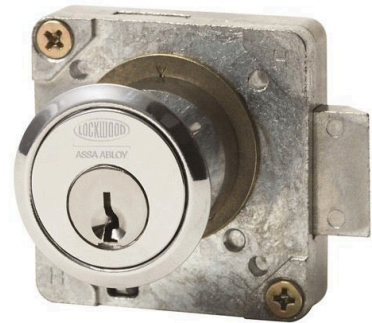

Lockwood 693 Cupboard Lock No Cylinder - Satin Chrome

SKU LW693SCNOCYL

MPN693SCNOCYL

DESCRIPTION

Lockwood 693 Cupboard Lock No Cylinder Satin Chrome

Multi-positional cylinder installation
Selectable latchbolt & deadbolt
Material - Zinc & brass
10mm projection
Cylinder ordered separately
25 year manufacturer's warranty

SPECIFICATION

MPN	693SCNOCYL
Brand	Lockwood
Product Height	50mm
Product Width	50mm
Product Diameter	27mm
Product Depth	13mm
Projection or Length	24mm
Product Finish or Colour	Satin Chrome (SC)
Product Material	Varied Metals
Includes Fixing Screws	No
Can Be Rekeyed	Yes
Product Warranty	25 Years
Can be Master Keyed	Yes
Includes Cylinder	No
Cylinder Keyway	C4
Lockable	Yes
Max Door Thickness	22mm

Lockwood 693 Cupboard Lock No Cylinder - Satin Chrome

Scan to view online and for additional product information , or call us on **1800 555 600**.

Print Date: 17/1/25