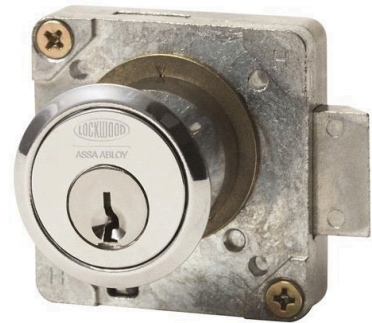

# Lockwood 693 Cupboard Lock No Cylinder - Satin Chrome

SKU LW693SCNOCYL

MPN693SCNOCYL

### Lockwood 693 Cupboard Lock No Cylinder Satin Chrome

Multi-positional cylinder installation  
Selectable latchbolt & deadbolt  
Material - Zinc & brass  
10mm projection  
Cylinder ordered separately  
25 year manufacturer's warranty

## SPECIFICATION

<b>MPN</b>	693SCNOCYL
<b>Brand</b>	Lockwood
<b>Product Height</b>	50mm
<b>Product Width</b>	50mm
<b>Product Diameter</b>	27mm
<b>Product Depth</b>	13mm
<b>Projection or Length</b>	24mm
<b>Product Finish or Colour</b>	Satin Chrome (SC)
<b>Product Material</b>	Varied Metals
<b>Includes Fixing Screws</b>	No
<b>Can Be Rekeyed</b>	Yes
<b>Can be Master Keyed</b>	Yes
<b>Includes Cylinder</b>	No
<b>Cylinder Keyway</b>	C4
<b>Lockable</b>	Yes
<b>Max Door Thickness</b>	22mm
<b>Product Warranty</b>	25 Years