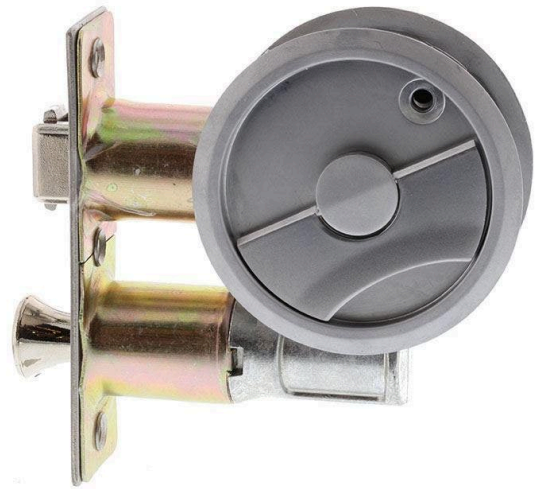

Lockwood 7410 Passage Cavity Sliding Door Latch - Satin Chrome Pearl - Display Pack

SKU LW7410SPDP

MPN7410SPDP

DESCRIPTION

Lockwood 7410 Passage Latch Set Cavity Sliding Door Satin Chrome Pearl

Suits 32* - 40mm timber doors (* uses included spacer)
60mm backset (suits industry std 54mm door prep)
Satin chrome pearl finish
25 year manufacturer's warranty

SPECIFICATION

MPN	7410SPDP
Brand	Lockwood
Product Width	64mm
Product Height	64mm
Product Thickness	2.5mm
Product Finish or Colour	Satin Pearl (SP)
Product Material	Zinc Alloy
Lock Backset	60mm
Includes Fixing Screws	Yes
Bolt / Latch Material	Composite
Can Be Rekeyed	No
Can be Master Keyed	No
Includes Cylinder	No
Includes Strike Plate	Yes
Lockable	No
Min Door Thickness	32mm
Product Warranty	25 Years Mechanical / 10 Years Finish

Lockwood 7410 Passage Cavity Sliding Door Latch - Satin Chrome Pearl - Display Pack
Scan to view online and for additional product information , or call us on **1800 555 600**.

Print Date: 26/4/24