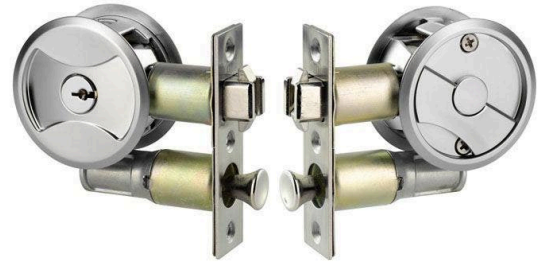

# Lockwood 7444 Entrance Cavity Sliding Door Keyed Lock - Chrome Plate - Display Pack

SKU LW7444CPDP

MPN7444CPDP

### Lockwood 7444 Entrance Cavity Sliding Door Lock Chrome Plate

Suits 32\* - 40mm timber doors (\* uses included spacer)  
60mm backset (suits industry std 54mm door prep)  
Chrome plate finish  
25 year manufacturer's warranty

## SPECIFICATION

<b>MPN</b>	7444CPDP
<b>Brand</b>	Lockwood
<b>Product Width</b>	64mm
<b>Product Height</b>	64mm
<b>Product Thickness</b>	2.5mm
<b>Product Finish or Colour</b>	Chrome Polish (CP)
<b>Product Material</b>	Zinc Alloy
<b>Lock Backset</b>	60mm
<b>Includes Fixing Screws</b>	Yes
<b>Bolt / Latch Material</b>	Composite
<b>Can Be Rekeyed</b>	Yes
<b>Can be Master Keyed</b>	Yes
<b>Includes Cylinder</b>	Yes
<b>Includes Strike Plate</b>	Yes
<b>Cylinder Keyway</b>	C4
<b>Lockable</b>	Yes
<b>Number of Keys Included</b>	2
<b>Min Door Thickness</b>	32mm
<b>Product Warranty</b>	25 Years Mechanical / 10 Years Finish

**Lockwood 7444 Entrance Cavity Sliding Door Keyed Lock - Chrome Plate - Display Pack**  
Scan to view online and for additional product information , or call us on **1800 555 600**.

Print Date: 19/4/24