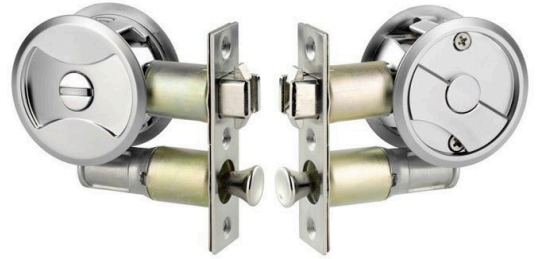

Lockwood 7400 Privacy Cavity Sliding Door Latch - Chrome Plate - Display Pack

SKU LW7400CPDP

MPN7400CPDP

DESCRIPTION

Lockwood 7400 Privacy Cavity Sliding Door Latch Chrome Plate

Suits 32* - 40mm timber doors (* uses included spacer)
60mm backset (suits industry std 54mm door prep)
Chrome plate finish
25 year manufacturer's warranty

SPECIFICATION

MPN	7400CPDP
Brand	Lockwood
Product Width	64mm
Product Height	64mm
Product Thickness	2.5mm
Product Finish or Colour	Chrome Polish (CP)
Product Material	Zinc Alloy
Lock Backset	60mm
Includes Fixing Screws	Yes
Bolt / Latch Material	Composite
Can Be Rekeyed	No
Can be Master Keyed	No
Includes Cylinder	No
Includes Strike Plate	Yes
Lockable	Yes
Min Door Thickness	32mm
Product Warranty	25 Years Mechanical / 10 Years Finish

Lockwood 7400 Privacy Cavity Sliding Door Latch - Chrome Plate - Display Pack
Scan to view online and for additional product information , or call us on **1800 555 600**.

Print Date: 27/4/24