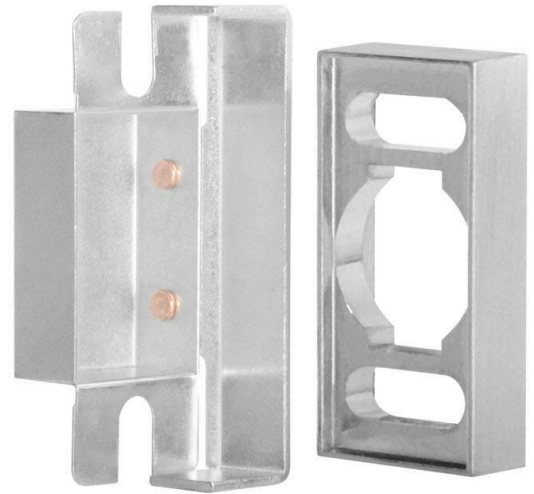

## Sabre SAB-TRK Tubular Rebate Kit - Satin Chrome

**SKU** SAB-TRK-SC

**MPN** SAB-TRK-SC

### DESCRIPTION

#### Sabre SAB-TRK Tubular Rebate Kit Satin Chrome

Suits Sabre tubular latches  
Satin Chrome finish

### SPECIFICATION

<b>MPN</b>	SAB-TRK-SC
<b>Brand</b>	Sabre
<b>Product Finish or Colour</b>	Satin Chrome (SC)
<b>Product Material</b>	Steel, Zinc
<b>Includes Fixing Screws</b>	Yes
<b>Fire Tested</b>	No
<b>Fire Rating</b>	No
<b>Product Warranty</b>	5 Years